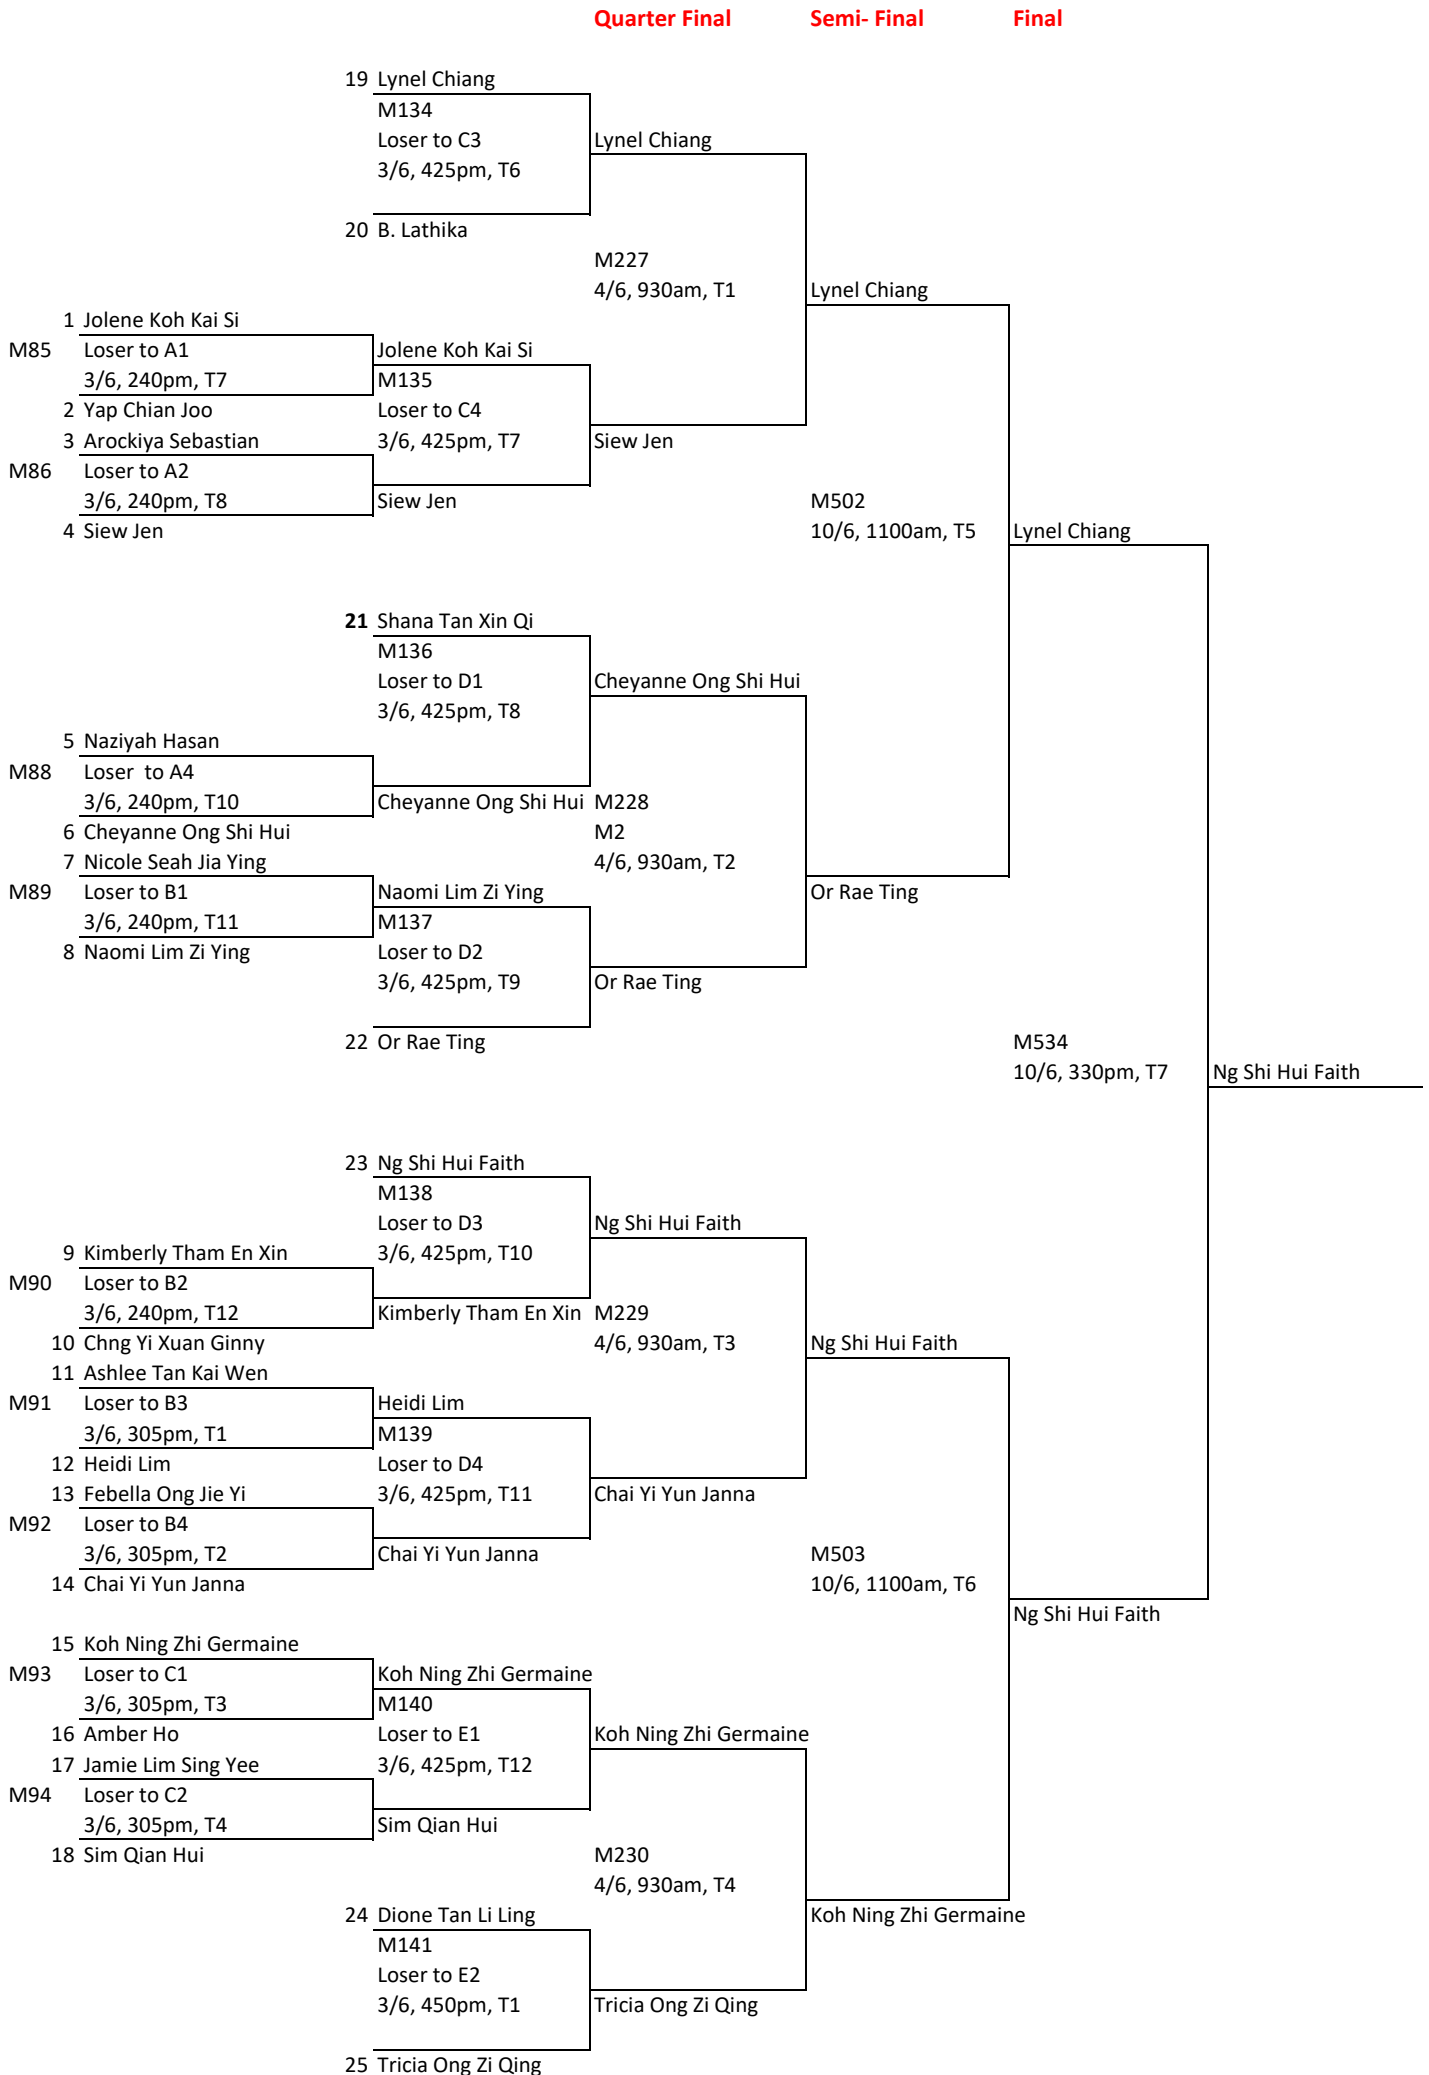

# Nurture Category Girl's Under 12 Event - Main Draw

## Nurture Category Girl's Under 12 Event - Consolation