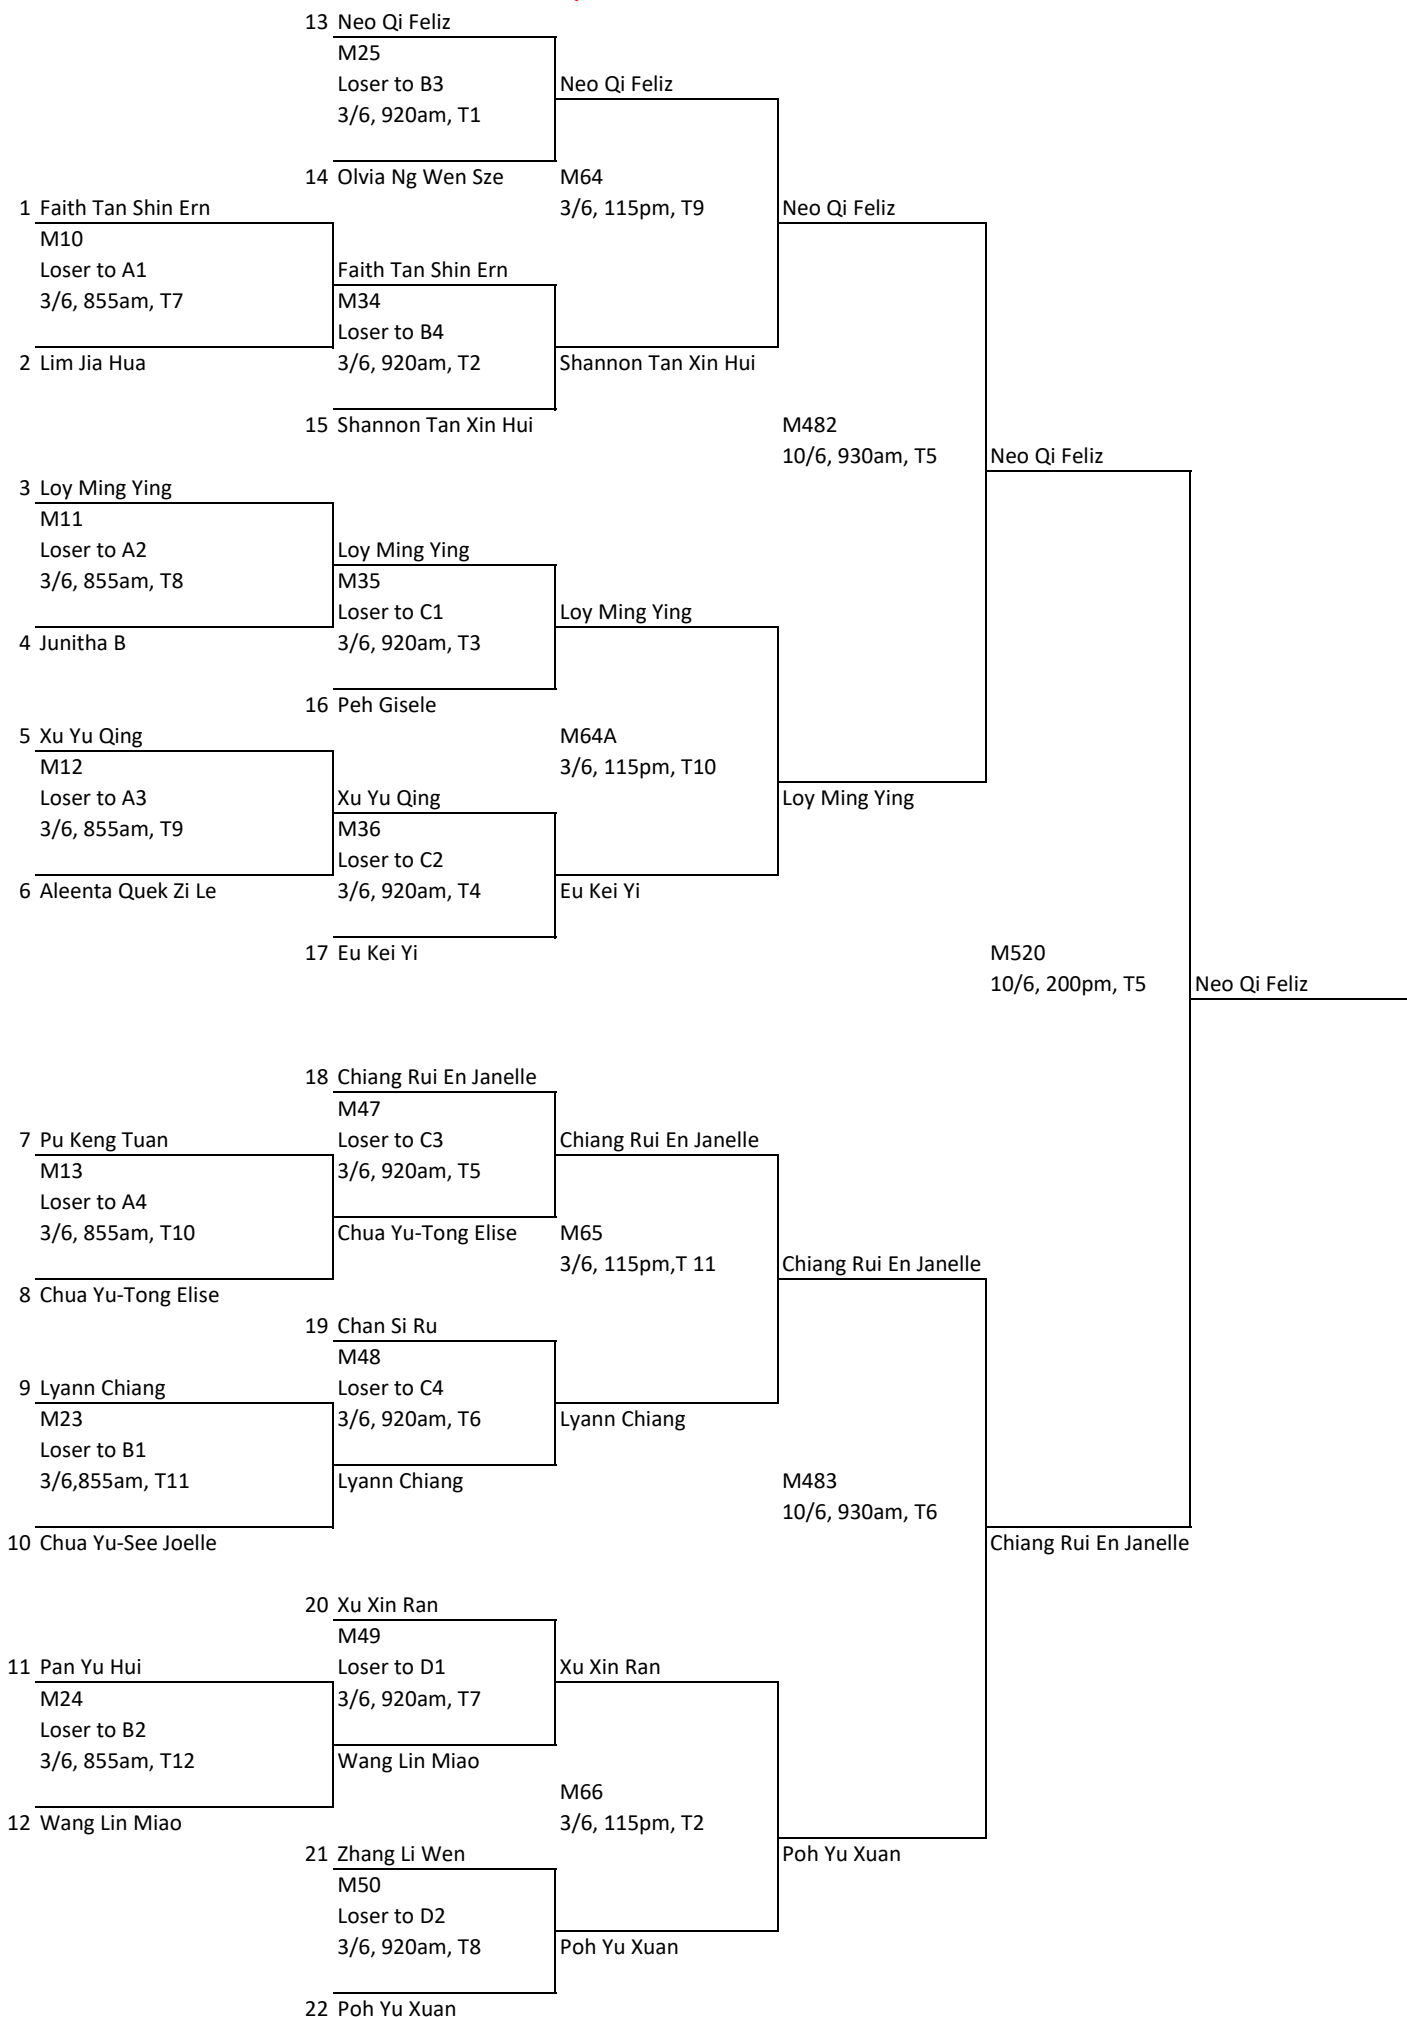

# Nurture Category Girl's Under 8 Event - Main Draw

Quarter Final

Semi- Final

Final

## Nurture Category Girl's Under 8 Event - Consolation

Semi- Final

Final