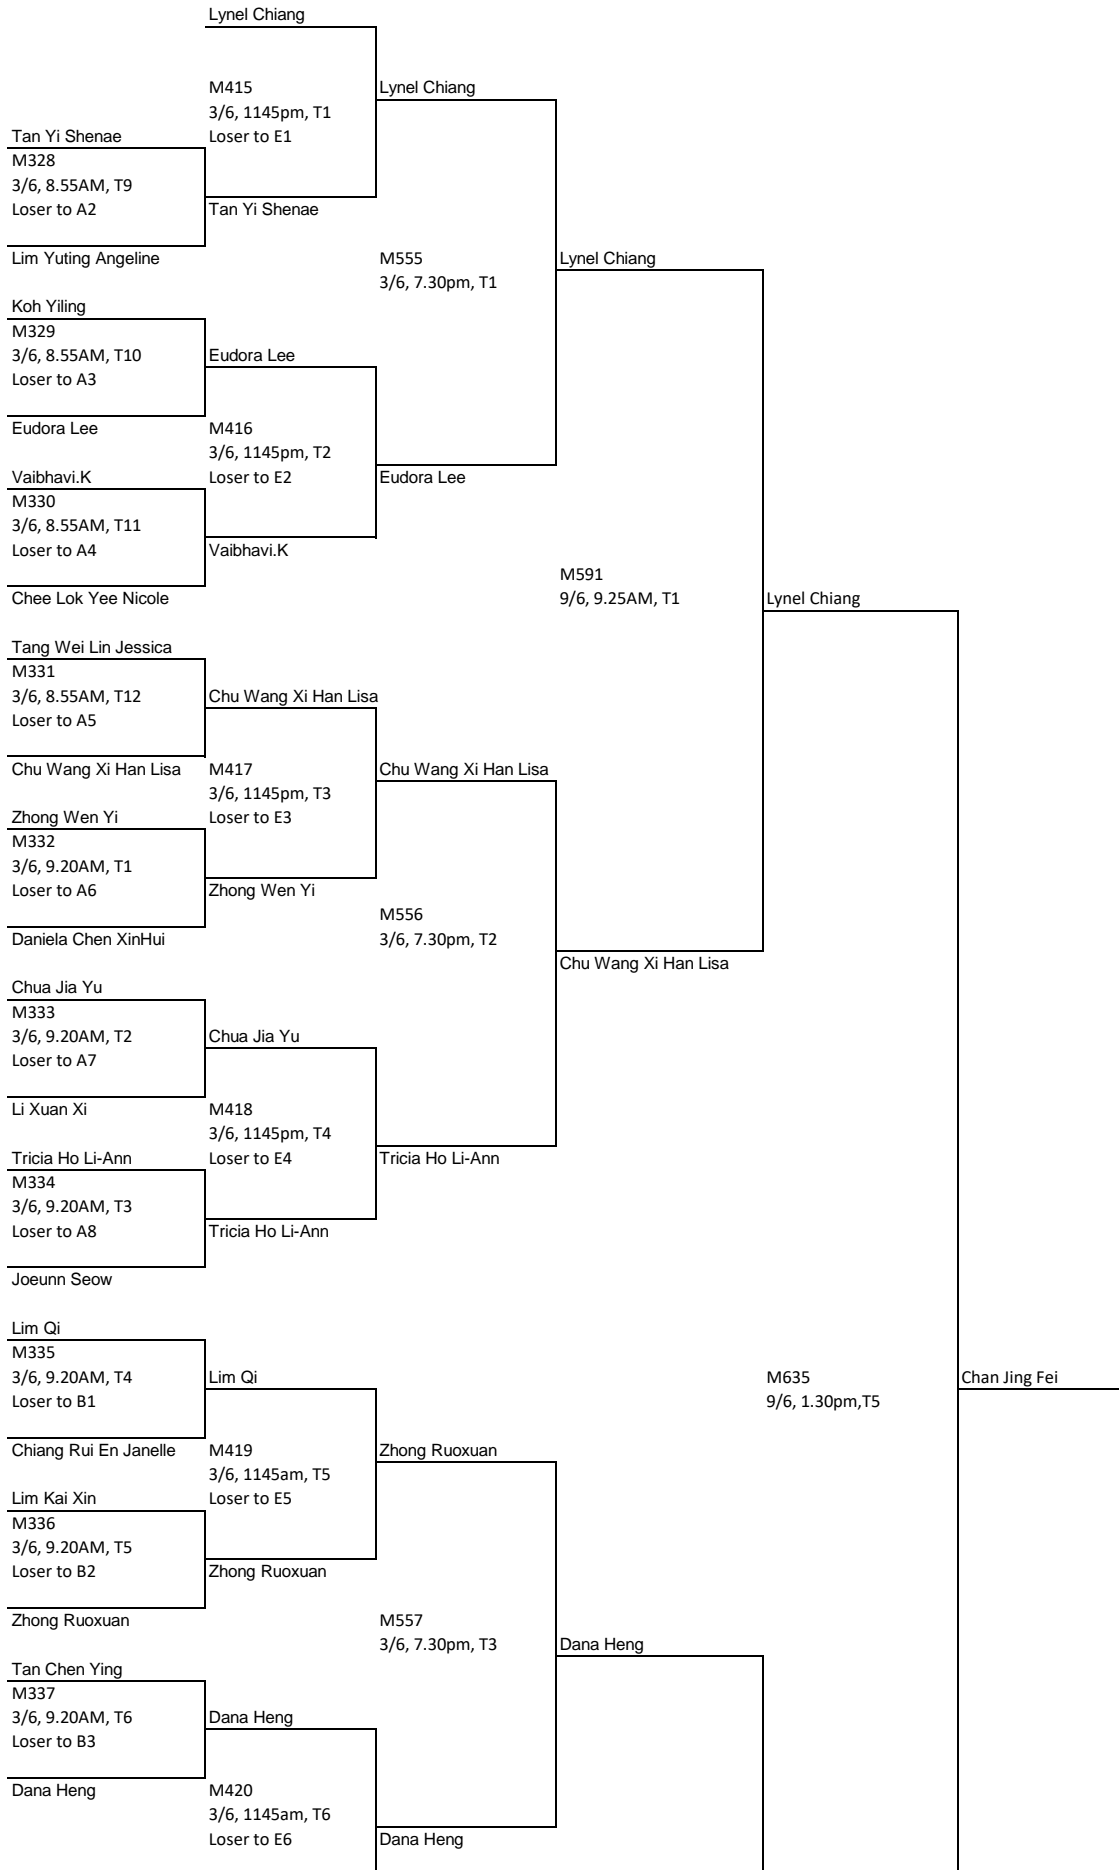

Girl's Open Under 12 Event - Main Draw

Q -Final

S- Final

Final

Kimura Mizuki

M349

3/6, 9.40AM, T6

Loser to C7