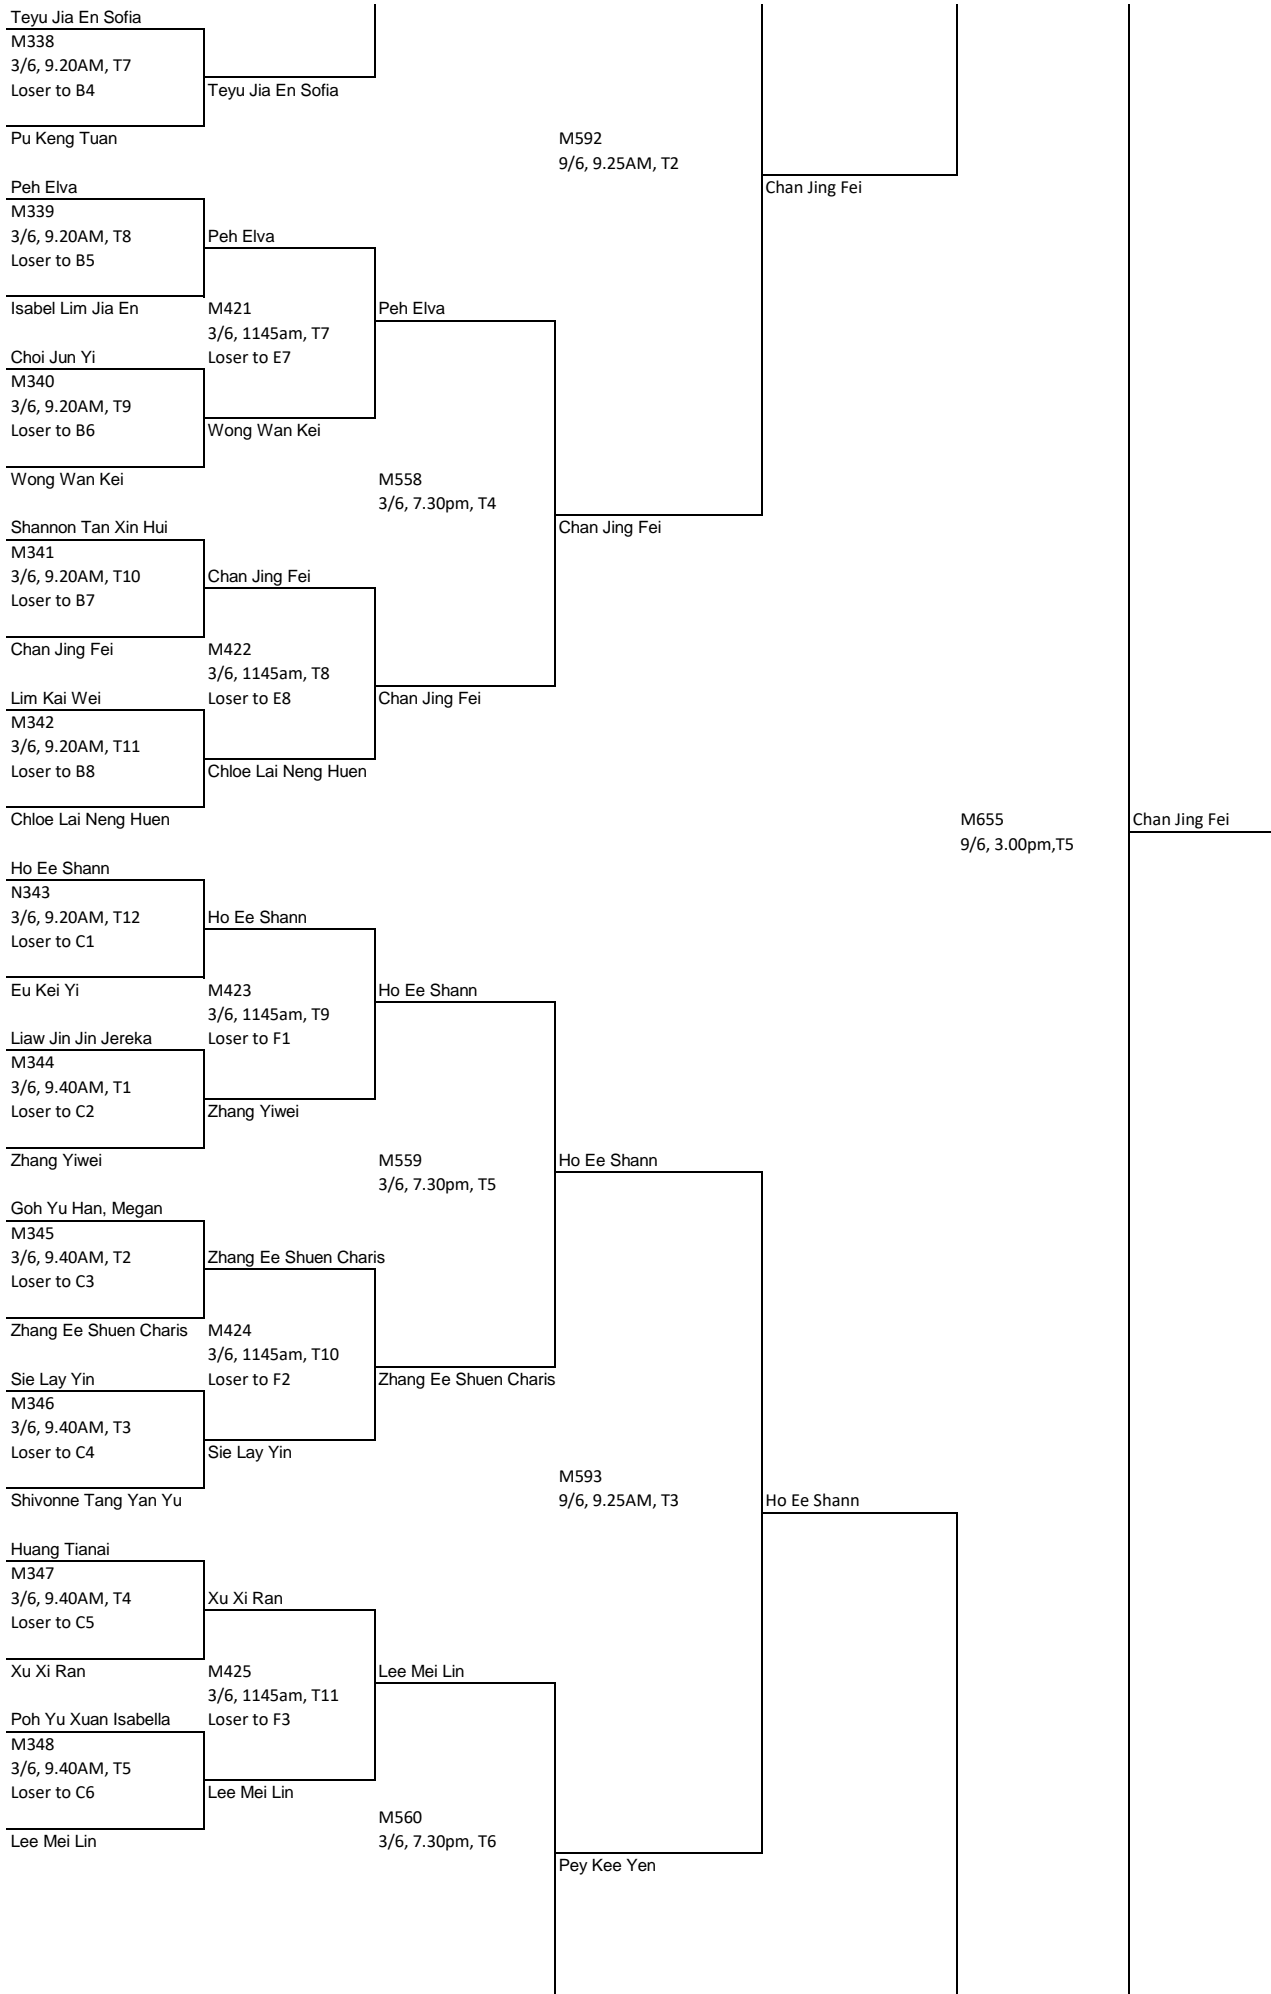

Girl's Open Under 12 Event - Main Draw

Q -Final

S- Final

Final

Kimura Mizuki

M349

3/6, 9.40AM, T6

Loser to C7