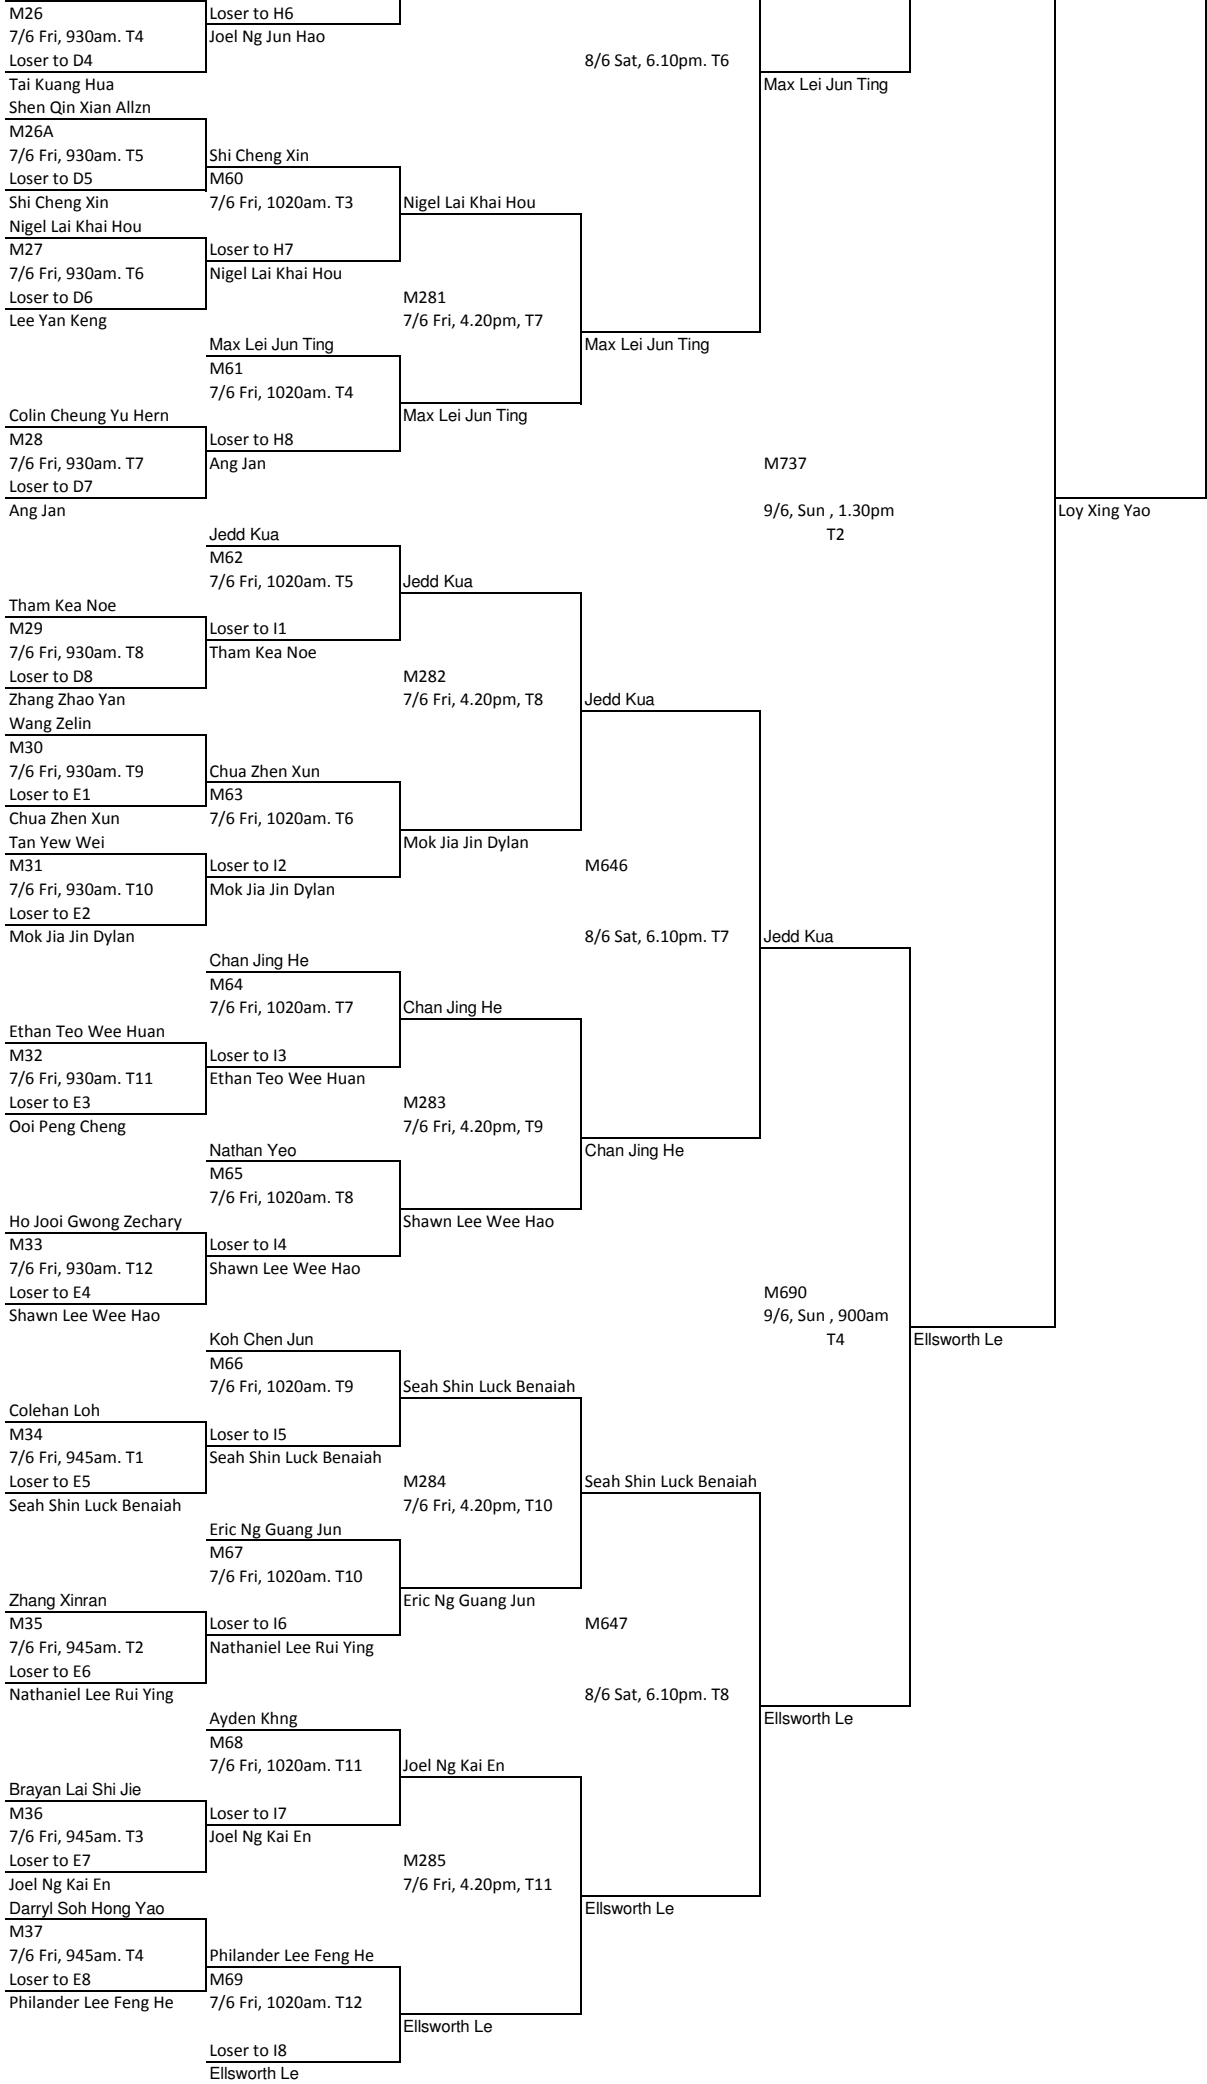

Boy's Open Under 12 Event - Main Draw

Q -Final

S- Final

Final

Boy's Open Event - Consolation

S- Final

Final

A5	Jerrick Chua Kiat Ghee C71A 7/6 Fri, 1040am. T3	7/6 Fri, 1115am. T2	Jerrick Chua Kiat Ghee	C692 9/6, Sun , 900am T6	
A6	Shen Qin Hong Derrick	E7 Brayan Lai Shi Jie C88 7/6 Fri, 1100am. T8	Brayan Lai Shi Jie		Chiang Wee Hong Wayne
	E8 Darryl Soh Hong Yao	C292 7/6 Fri, 4.35pm, T6	Chiang Wee Hong Wayne		
	F1 Koh Hong Jun C89 7/6 Fri, 1100am. T9	Chiang Wee Hong Wayn C657			
	F2 Chiang Wee Hong Wayne	8/6 Sat, 6.30pm. T4			
	F3 Lu Hao De C90 7/6 Fri, 1100am. T10	Wang Yi Rong	Chiang Wee Hong Wayne		
	F4 Wang Yi Rong	C293 7/6 Fri, 4.35pm, T7			
	F5 Li Xiao Chang C91 7/6 Fri, 1100am. T11	Zavi Lim Xuan Han			
	F6 Zavi Lim Xuan Han				
A7	Loh Yan Kai Ivan C72 7/6 Fri, 1040am. T4	Loh Yan Kai Ivan C92		C757 9/6, Sun. 3.00pm T2	Ong Yi Dong
A8	Chua Zhen Xun	7/6 Fri, 1115am. T3	Loh Yan Kai Ivan		
	F7 Ryan Emmanuel Yeo	C294 7/6 Fri, 4.35pm, T8	Loh Yan Kai Ivan		
	F8 Zhang Anyang C93 7/6 Fri, 1100am. T12	Zhang Anyang	C658		
	G1 Young Chong Ye	8/6 Sat, 6.30pm. T5	Ang Ray Tze		
	G2 Tan Khi Hng Daniel C94	Ang Ray Tze			
B1	Ang Ray Tze C72A 7/6 Fri, 1040am. T5	7/6 Fri, 1115am. T4	Ang Ray Tze		
B2	Oh Joo Sheng	Ang Ray Tze	C295 7/6 Fri, 4.35pm, T9		
	G3 Zhang Shuwei C95 7/6 Fri, 1115am. T5	Zhang Shuwei	Ang Ray Tze		
	G4 Lim Ze Hong Joshua			C693 9/6, Sun , 900am T7	Ong Yi Dong
	G5 Kayden Han C96	Kayden Han			
B3	Kng Ho Nicholas C73 7/6 Fri, 1040am. T6	7/6 Fri, 1115am. T6	Lee Rong Xuan		
B4	Lee Rong Xuan	Lee Rong Xuan	C296 7/6 Fri, 4.35pm, T10	Ong Yi Dong	
	G6 Mattias Lim Cheng Yang C97 7/6 Fri, 1115am. T7	Ong Yi Dong	C659		
	G7 Ong Yi Dong	8/6 Sat, 6.30pm. T6	Ong Yi Dong		
	G8 Eer Ming Wah C98 7/6 Fri, 1115am. T8	Aiden Chen Shao Xuan			
	H1 Aiden Chen Shao Xuan	C297 7/6 Fri, 4.35pm, T11			
	H2 Rayner Young C99 7/6 Fri, 1115am. T9	Roel See			
	H3 Roel See			C739 9/6, Sun , 1.30pm T4	Ong Yi Dong
	H4 Zac Lim Xuan Zheng C100	Zac Lim Xuan Zheng			
B5	Li Zhiheng	7/6 Fri, 1115am. T10			