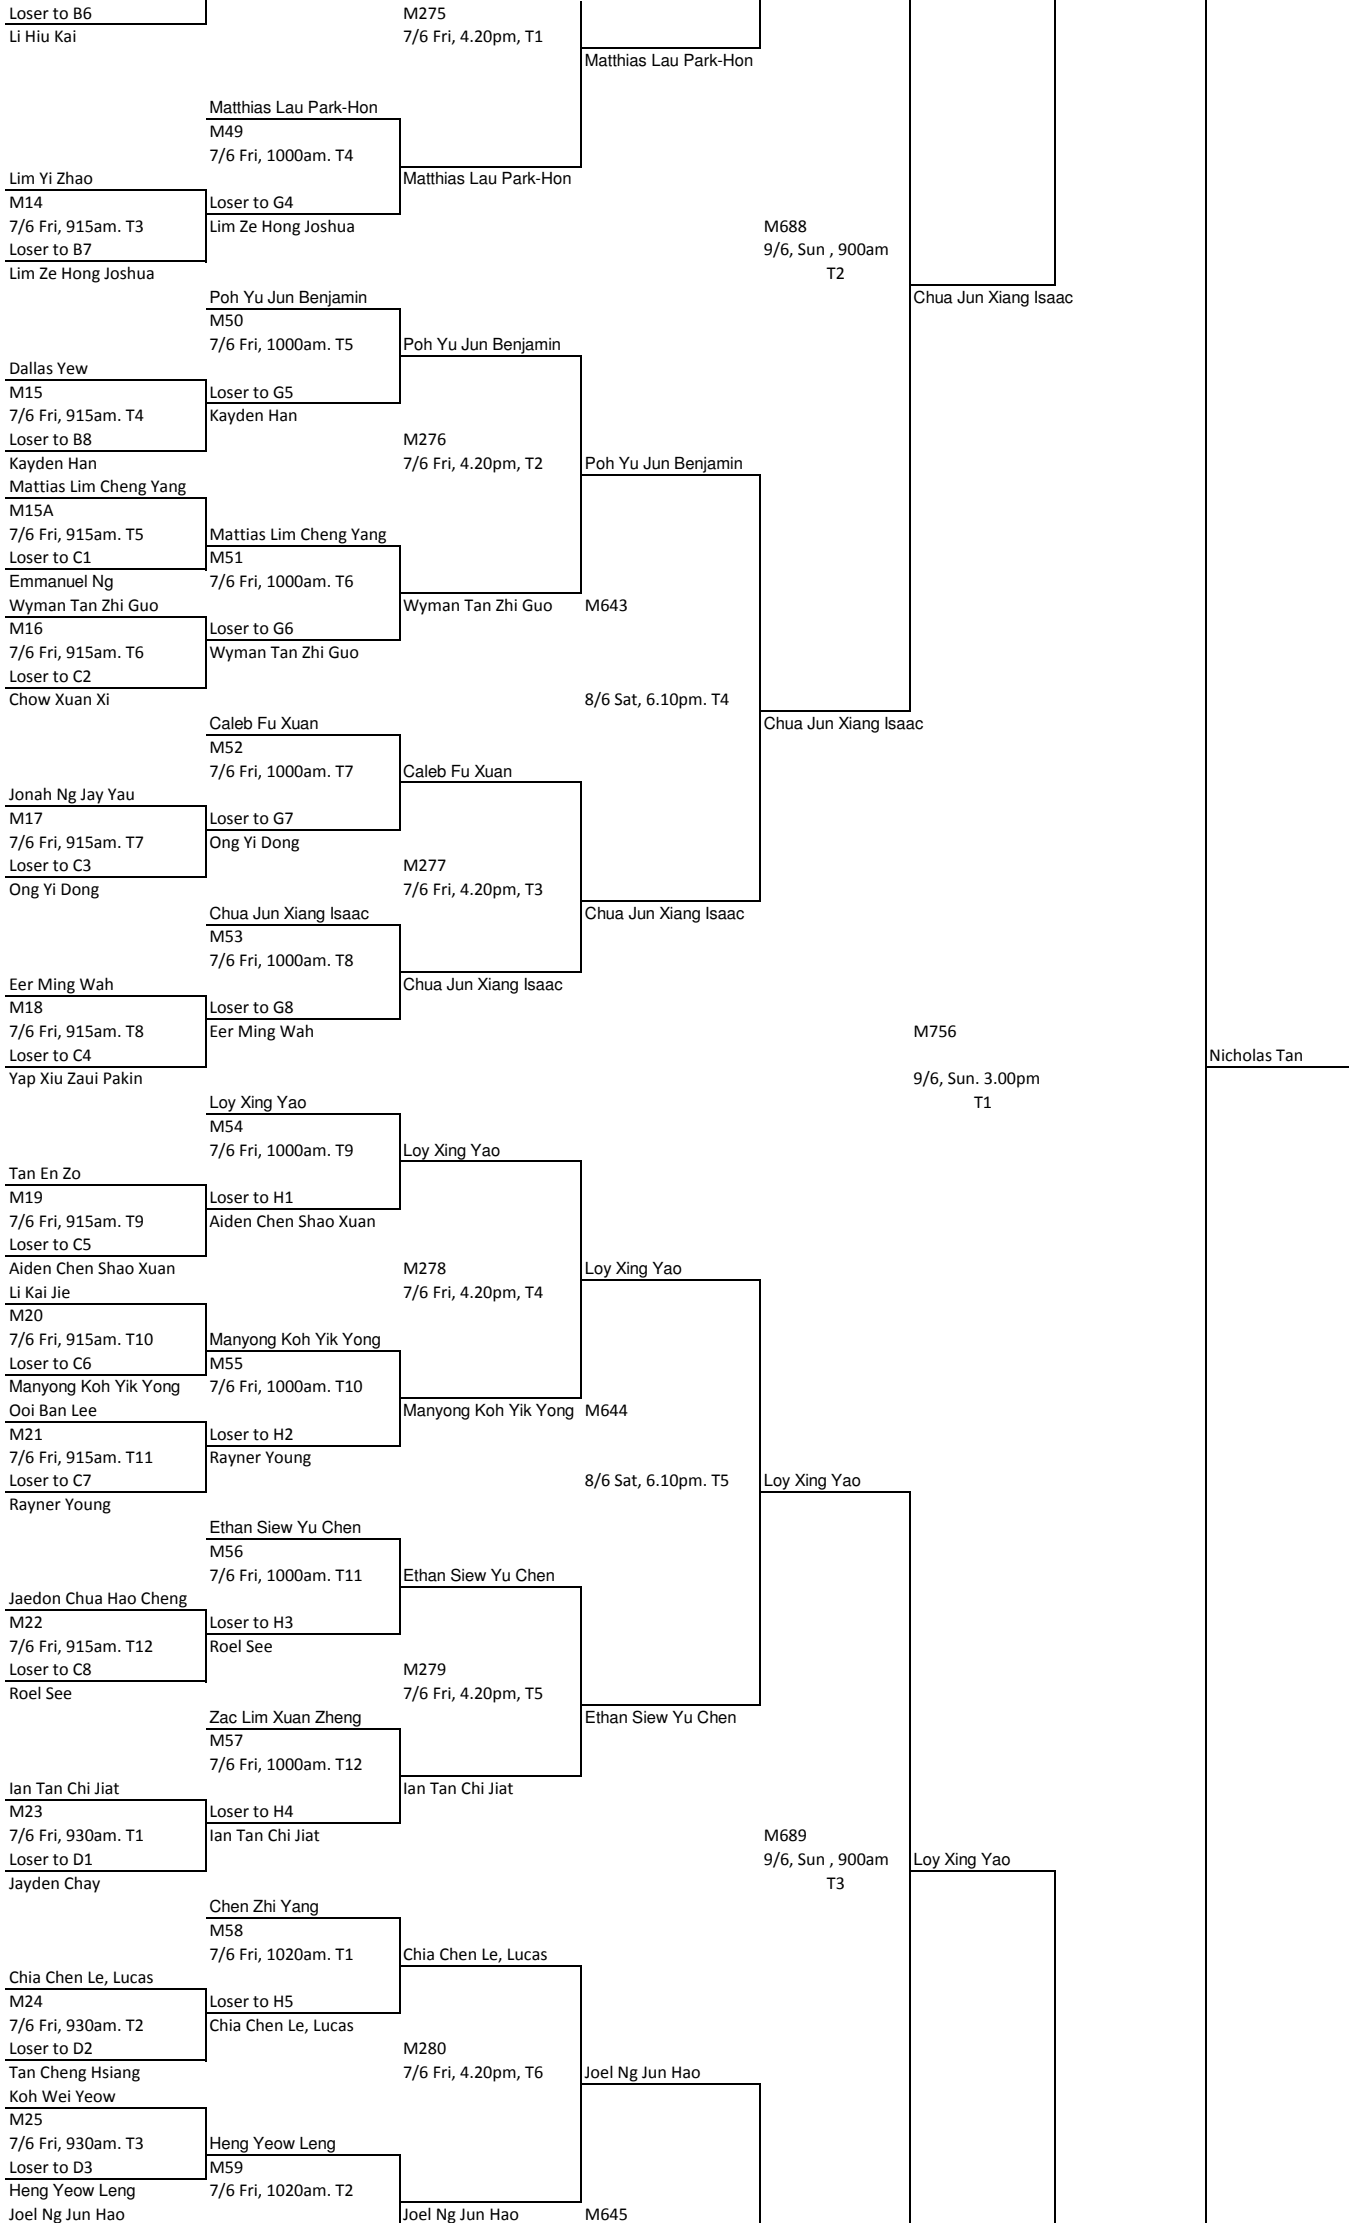

Boy's Open Under 12 Event - Main Draw

Q -Final

S- Final

Final

Boy's Open Event - Consolation

S- Final

Final

A5	Jerrick Chua Kiat Ghee C71A 7/6 Fri, 1040am. T3	7/6 Fri, 1115am. T2	Jerrick Chua Kiat Ghee	C692 9/6, Sun , 900am T6	
A6	Shen Qin Hong Derrick	E7 Brayan Lai Shi Jie C88 7/6 Fri, 1100am. T8	Brayan Lai Shi Jie		Chiang Wee Hong Wayne
	E8 Darryl Soh Hong Yao	C292 7/6 Fri, 4.35pm, T6	Chiang Wee Hong Wayne		
	F1 Koh Hong Jun C89 7/6 Fri, 1100am. T9	Chiang Wee Hong Wayn C657			
	F2 Chiang Wee Hong Wayne	8/6 Sat, 6.30pm. T4			
	F3 Lu Hao De C90 7/6 Fri, 1100am. T10	Wang Yi Rong	Chiang Wee Hong Wayne		
	F4 Wang Yi Rong	C293 7/6 Fri, 4.35pm, T7			
	F5 Li Xiao Chang C91 7/6 Fri, 1100am. T11	Zavi Lim Xuan Han			
	F6 Zavi Lim Xuan Han				
A7	Loh Yan Kai Ivan C72 7/6 Fri, 1040am. T4	Loh Yan Kai Ivan C92		C757 9/6, Sun. 3.00pm T2	Ong Yi Dong
A8	Chua Zhen Xun	7/6 Fri, 1115am. T3	Loh Yan Kai Ivan		
	F7 Ryan Emmanuel Yeo	C294 7/6 Fri, 4.35pm, T8	Loh Yan Kai Ivan		
	F8 Zhang Anyang C93 7/6 Fri, 1100am. T12	Zhang Anyang	C658		
	G1 Young Chong Ye	8/6 Sat, 6.30pm. T5	Ang Ray Tze		
	G2 Tan Khi Hng Daniel C94	Ang Ray Tze			
B1	Ang Ray Tze C72A 7/6 Fri, 1040am. T5	7/6 Fri, 1115am. T4	Ang Ray Tze		
B2	Oh Joo Sheng	Ang Ray Tze	C295 7/6 Fri, 4.35pm, T9		
	G3 Zhang Shuwei C95 7/6 Fri, 1115am. T5	Zhang Shuwei	Ang Ray Tze		
	G4 Lim Ze Hong Joshua			C693 9/6, Sun , 900am T7	Ong Yi Dong
	G5 Kayden Han C96	Kayden Han			
B3	Kng Ho Nicholas C73 7/6 Fri, 1040am. T6	7/6 Fri, 1115am. T6	Lee Rong Xuan		
B4	Lee Rong Xuan	Lee Rong Xuan	C296 7/6 Fri, 4.35pm, T10	Ong Yi Dong	
	G6 Mattias Lim Cheng Yang C97 7/6 Fri, 1115am. T7	Ong Yi Dong	C659		
	G7 Ong Yi Dong	8/6 Sat, 6.30pm. T6	Ong Yi Dong		
	G8 Eer Ming Wah C98 7/6 Fri, 1115am. T8	Aiden Chen Shao Xuan			
	H1 Aiden Chen Shao Xuan	C297 7/6 Fri, 4.35pm, T11			
	H2 Rayner Young C99 7/6 Fri, 1115am. T9	Roel See			
	H3 Roel See			C739 9/6, Sun , 1.30pm T4	Ong Yi Dong
	H4 Zac Lim Xuan Zheng C100	Zac Lim Xuan Zheng			
B5	Li Zhiheng	7/6 Fri, 1115am. T10			