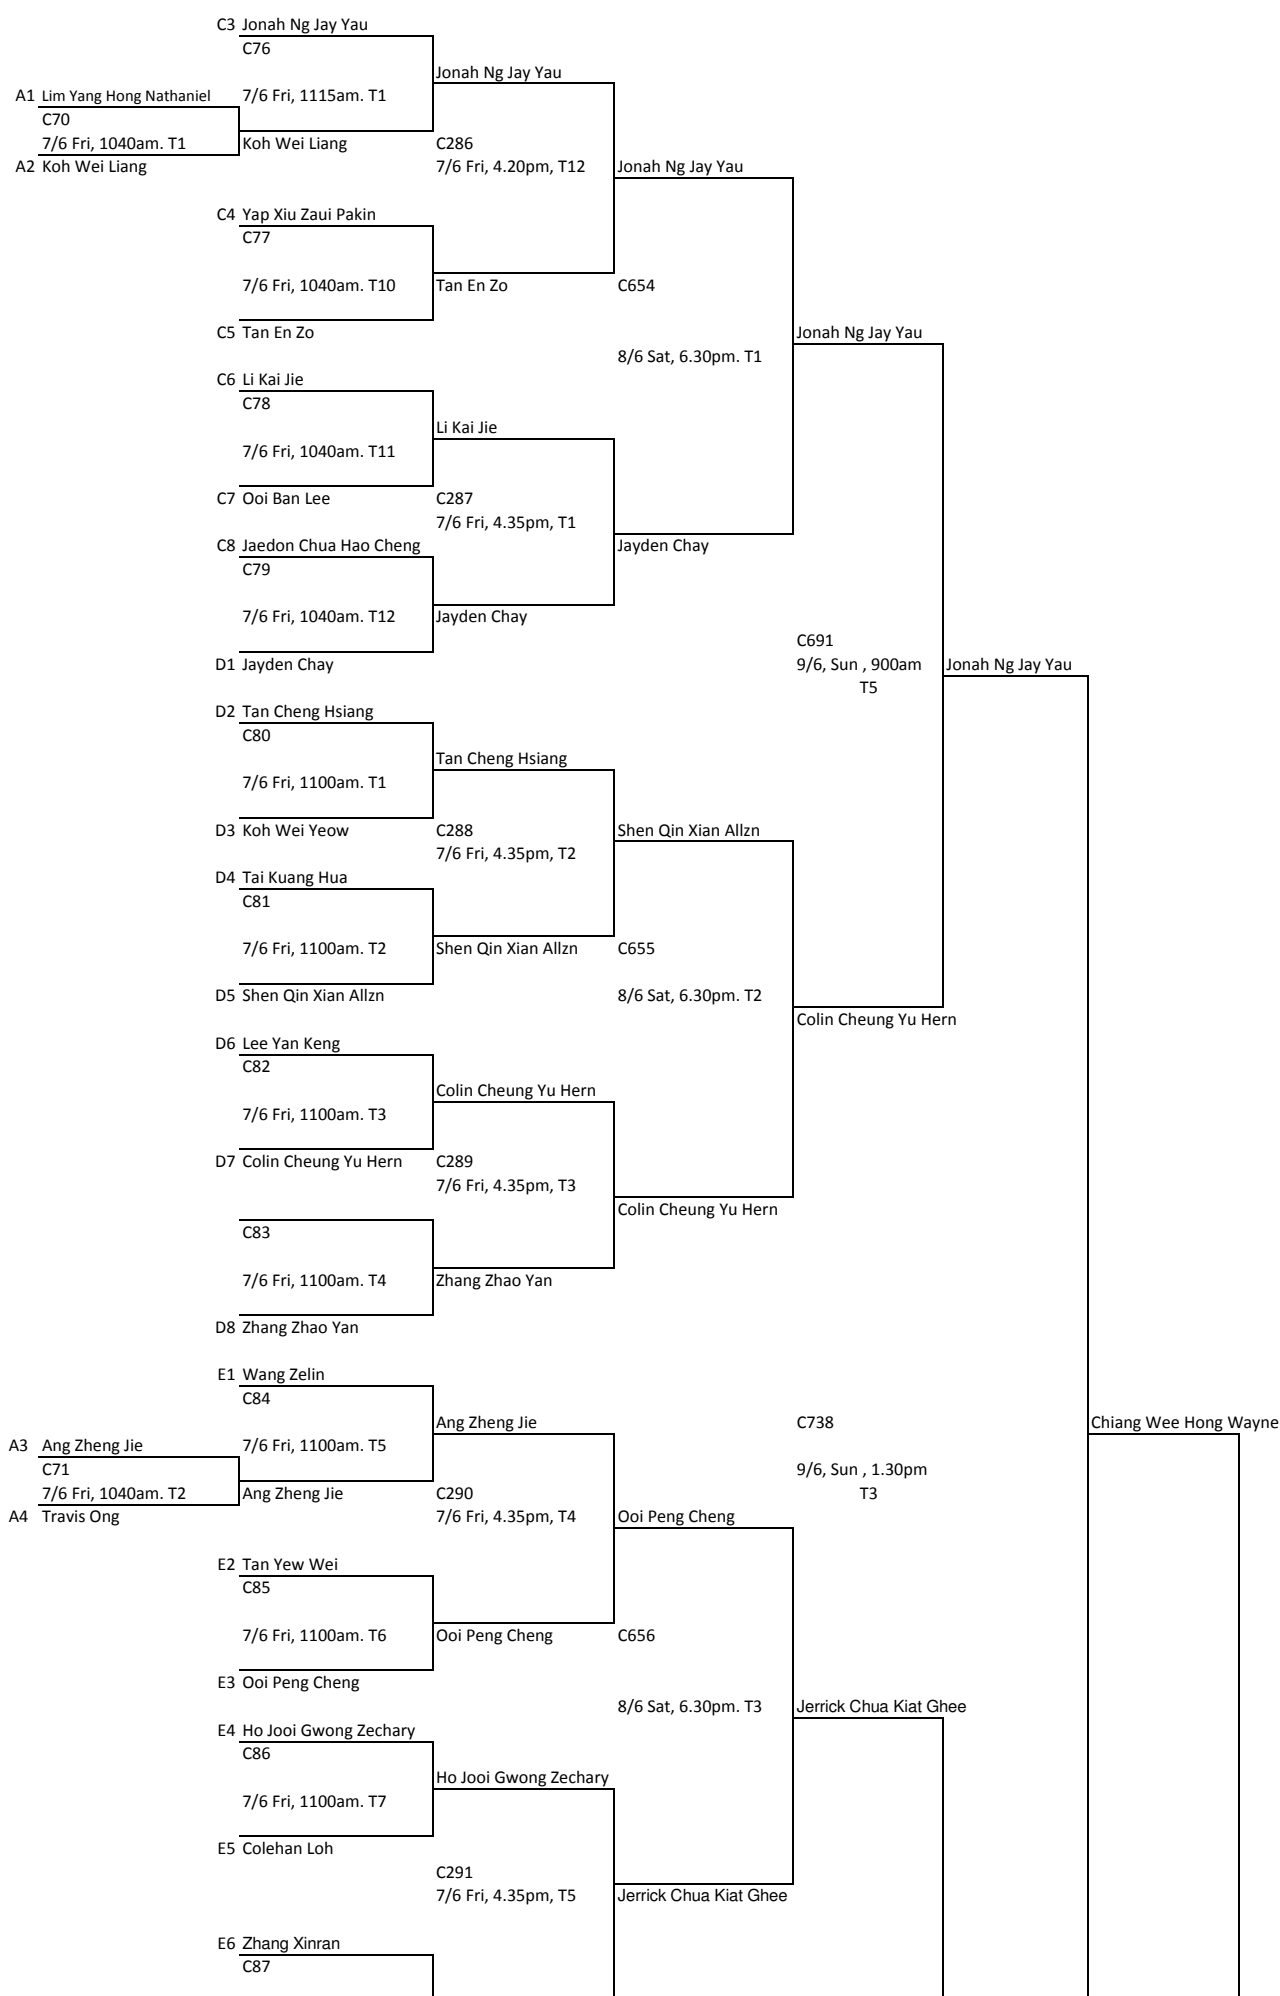

Boy's Open Under 12 Event - Main Draw

Q -Final

S- Final

Final

Boy's Open Event - Consolation

S- Final

Final

A5	Jerrick Chua Kiat Ghee C71A 7/6 Fri, 1040am. T3	7/6 Fri, 1115am. T2	Jerrick Chua Kiat Ghee	C692 9/6, Sun , 900am T6	
A6	Shen Qin Hong Derrick	E7 Brayan Lai Shi Jie C88 7/6 Fri, 1100am. T8	Brayan Lai Shi Jie		Chiang Wee Hong Wayne
	E8 Darryl Soh Hong Yao	C292 7/6 Fri, 4.35pm, T6	Chiang Wee Hong Wayne		
	F1 Koh Hong Jun C89 7/6 Fri, 1100am. T9	Chiang Wee Hong Wayn C657			
	F2 Chiang Wee Hong Wayne	8/6 Sat, 6.30pm. T4			
	F3 Lu Hao De C90 7/6 Fri, 1100am. T10	Wang Yi Rong	Chiang Wee Hong Wayne		
	F4 Wang Yi Rong	C293 7/6 Fri, 4.35pm, T7			
	F5 Li Xiao Chang C91 7/6 Fri, 1100am. T11	Zavi Lim Xuan Han			
	F6 Zavi Lim Xuan Han				
A7	Loh Yan Kai Ivan C72 7/6 Fri, 1040am. T4	Loh Yan Kai Ivan C92		C757 9/6, Sun. 3.00pm T2	Ong Yi Dong
A8	Chua Zhen Xun	7/6 Fri, 1115am. T3	Loh Yan Kai Ivan		
	F7 Ryan Emmanuel Yeo	C294 7/6 Fri, 4.35pm, T8	Loh Yan Kai Ivan		
	F8 Zhang Anyang C93 7/6 Fri, 1100am. T12	Zhang Anyang	C658		
	G1 Young Chong Ye	8/6 Sat, 6.30pm. T5	Ang Ray Tze		
	G2 Tan Khi Hng Daniel C94	Ang Ray Tze			
B1	Ang Ray Tze C72A 7/6 Fri, 1040am. T5	7/6 Fri, 1115am. T4	Ang Ray Tze		
B2	Oh Joo Sheng	Ang Ray Tze	C295 7/6 Fri, 4.35pm, T9		
	G3 Zhang Shuwei C95 7/6 Fri, 1115am. T5	Zhang Shuwei	Ang Ray Tze		
	G4 Lim Ze Hong Joshua			C693 9/6, Sun , 900am T7	Ong Yi Dong
	G5 Kayden Han C96	Kayden Han			
B3	Kng Ho Nicholas C73 7/6 Fri, 1040am. T6	7/6 Fri, 1115am. T6	Lee Rong Xuan		
B4	Lee Rong Xuan	Lee Rong Xuan	C296 7/6 Fri, 4.35pm, T10	Ong Yi Dong	
	G6 Mattias Lim Cheng Yang C97 7/6 Fri, 1115am. T7	Ong Yi Dong	C659		
	G7 Ong Yi Dong	8/6 Sat, 6.30pm. T6	Ong Yi Dong		
	G8 Eer Ming Wah C98 7/6 Fri, 1115am. T8	Aiden Chen Shao Xuan			
	H1 Aiden Chen Shao Xuan	C297 7/6 Fri, 4.35pm, T11			
	H2 Rayner Young C99 7/6 Fri, 1115am. T9	Roel See			
	H3 Roel See			C739 9/6, Sun , 1.30pm T4	Ong Yi Dong
	H4 Zac Lim Xuan Zheng C100	Zac Lim Xuan Zheng			
B5	Li Zhiheng	7/6 Fri, 1115am. T10			