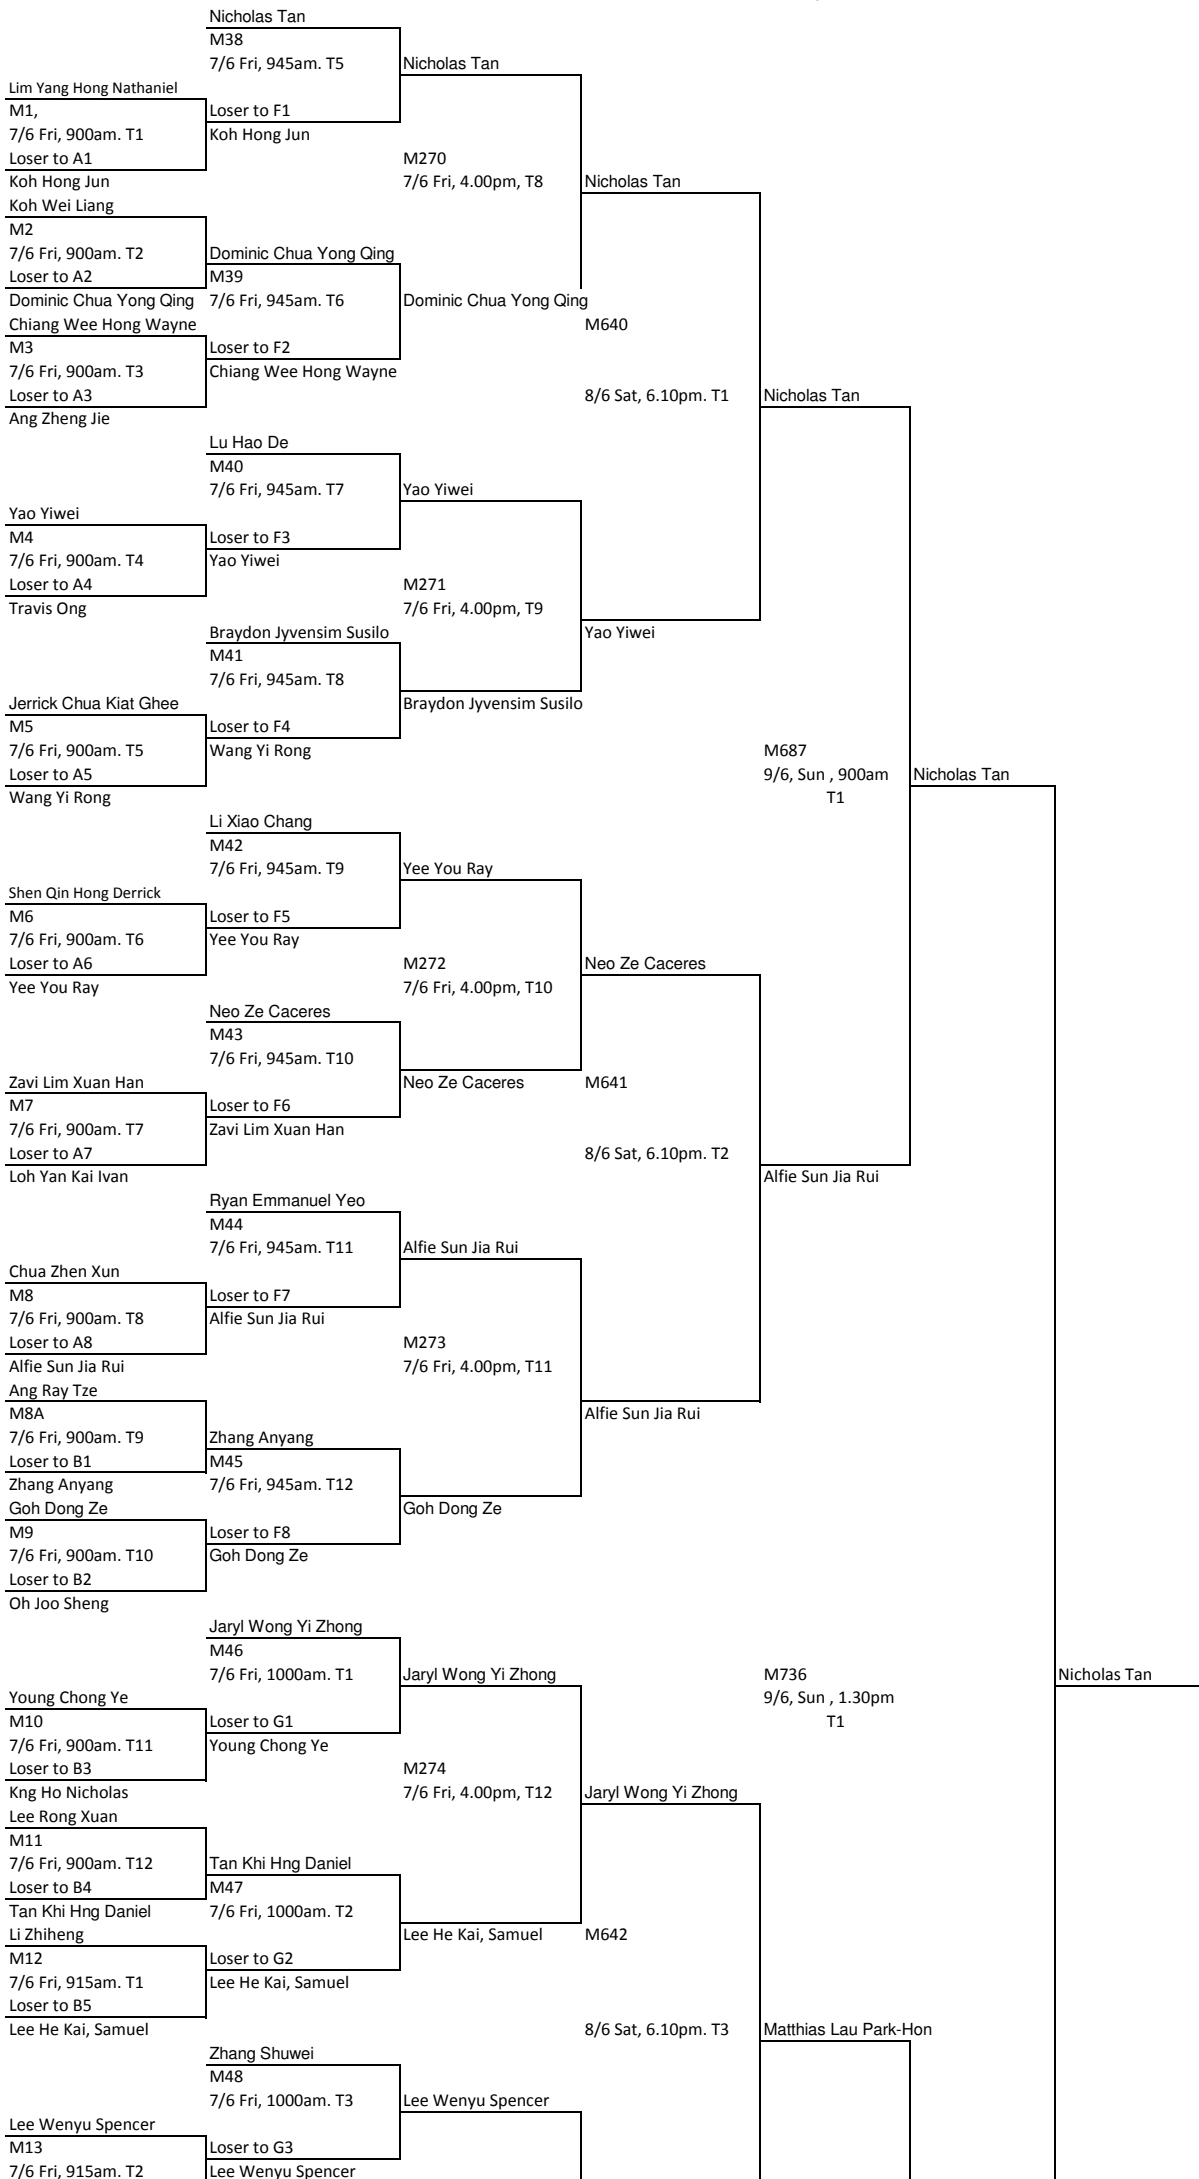

Boy's Open Under 12 Event - Main Draw

Q -Final

S- Final

Final

Boy's Open Event - Consolation

S- Final

Final

A5	Jerrick Chua Kiat Ghee C71A 7/6 Fri, 1040am. T3	7/6 Fri, 1115am. T2	Jerrick Chua Kiat Ghee	C692 9/6, Sun , 900am T6	
A6	Shen Qin Hong Derrick	E7 Brayan Lai Shi Jie C88 7/6 Fri, 1100am. T8	Brayan Lai Shi Jie		Chiang Wee Hong Wayne
	E8 Darryl Soh Hong Yao	C292 7/6 Fri, 4.35pm, T6	Chiang Wee Hong Wayne		
	F1 Koh Hong Jun C89 7/6 Fri, 1100am. T9	Chiang Wee Hong Wayn C657			
	F2 Chiang Wee Hong Wayne	8/6 Sat, 6.30pm. T4			
	F3 Lu Hao De C90 7/6 Fri, 1100am. T10	Wang Yi Rong	Chiang Wee Hong Wayne		
	F4 Wang Yi Rong	C293 7/6 Fri, 4.35pm, T7			
	F5 Li Xiao Chang C91 7/6 Fri, 1100am. T11	Zavi Lim Xuan Han			
	F6 Zavi Lim Xuan Han				
A7	Loh Yan Kai Ivan C72 7/6 Fri, 1040am. T4	Loh Yan Kai Ivan C92		C757 9/6, Sun. 3.00pm T2	Ong Yi Dong
A8	Chua Zhen Xun	7/6 Fri, 1115am. T3	Loh Yan Kai Ivan		
	F7 Ryan Emmanuel Yeo	C294 7/6 Fri, 4.35pm, T8	Loh Yan Kai Ivan		
	F8 Zhang Anyang C93 7/6 Fri, 1100am. T12	Zhang Anyang	C658		
	G1 Young Chong Ye	8/6 Sat, 6.30pm. T5	Ang Ray Tze		
	G2 Tan Khi Hng Daniel C94	Ang Ray Tze			
B1	Ang Ray Tze C72A 7/6 Fri, 1040am. T5	7/6 Fri, 1115am. T4	Ang Ray Tze		
B2	Oh Joo Sheng	Ang Ray Tze	C295 7/6 Fri, 4.35pm, T9		
	G3 Zhang Shuwei C95 7/6 Fri, 1115am. T5	Zhang Shuwei	Ang Ray Tze		
	G4 Lim Ze Hong Joshua			C693 9/6, Sun , 900am T7	Ong Yi Dong
	G5 Kayden Han C96	Kayden Han			
B3	Kng Ho Nicholas C73 7/6 Fri, 1040am. T6	7/6 Fri, 1115am. T6	Lee Rong Xuan		
B4	Lee Rong Xuan	Lee Rong Xuan	C296 7/6 Fri, 4.35pm, T10	Ong Yi Dong	
	G6 Mattias Lim Cheng Yang C97 7/6 Fri, 1115am. T7	Ong Yi Dong	C659		
	G7 Ong Yi Dong	8/6 Sat, 6.30pm. T6	Ong Yi Dong		
	G8 Eer Ming Wah C98 7/6 Fri, 1115am. T8	Aiden Chen Shao Xuan			
	H1 Aiden Chen Shao Xuan	C297 7/6 Fri, 4.35pm, T11			
	H2 Rayner Young C99 7/6 Fri, 1115am. T9	Roel See			
	H3 Roel See			C739 9/6, Sun , 1.30pm T4	Ong Yi Dong
	H4 Zac Lim Xuan Zheng C100	Zac Lim Xuan Zheng			
B5	Li Zhiheng	7/6 Fri, 1115am. T10			