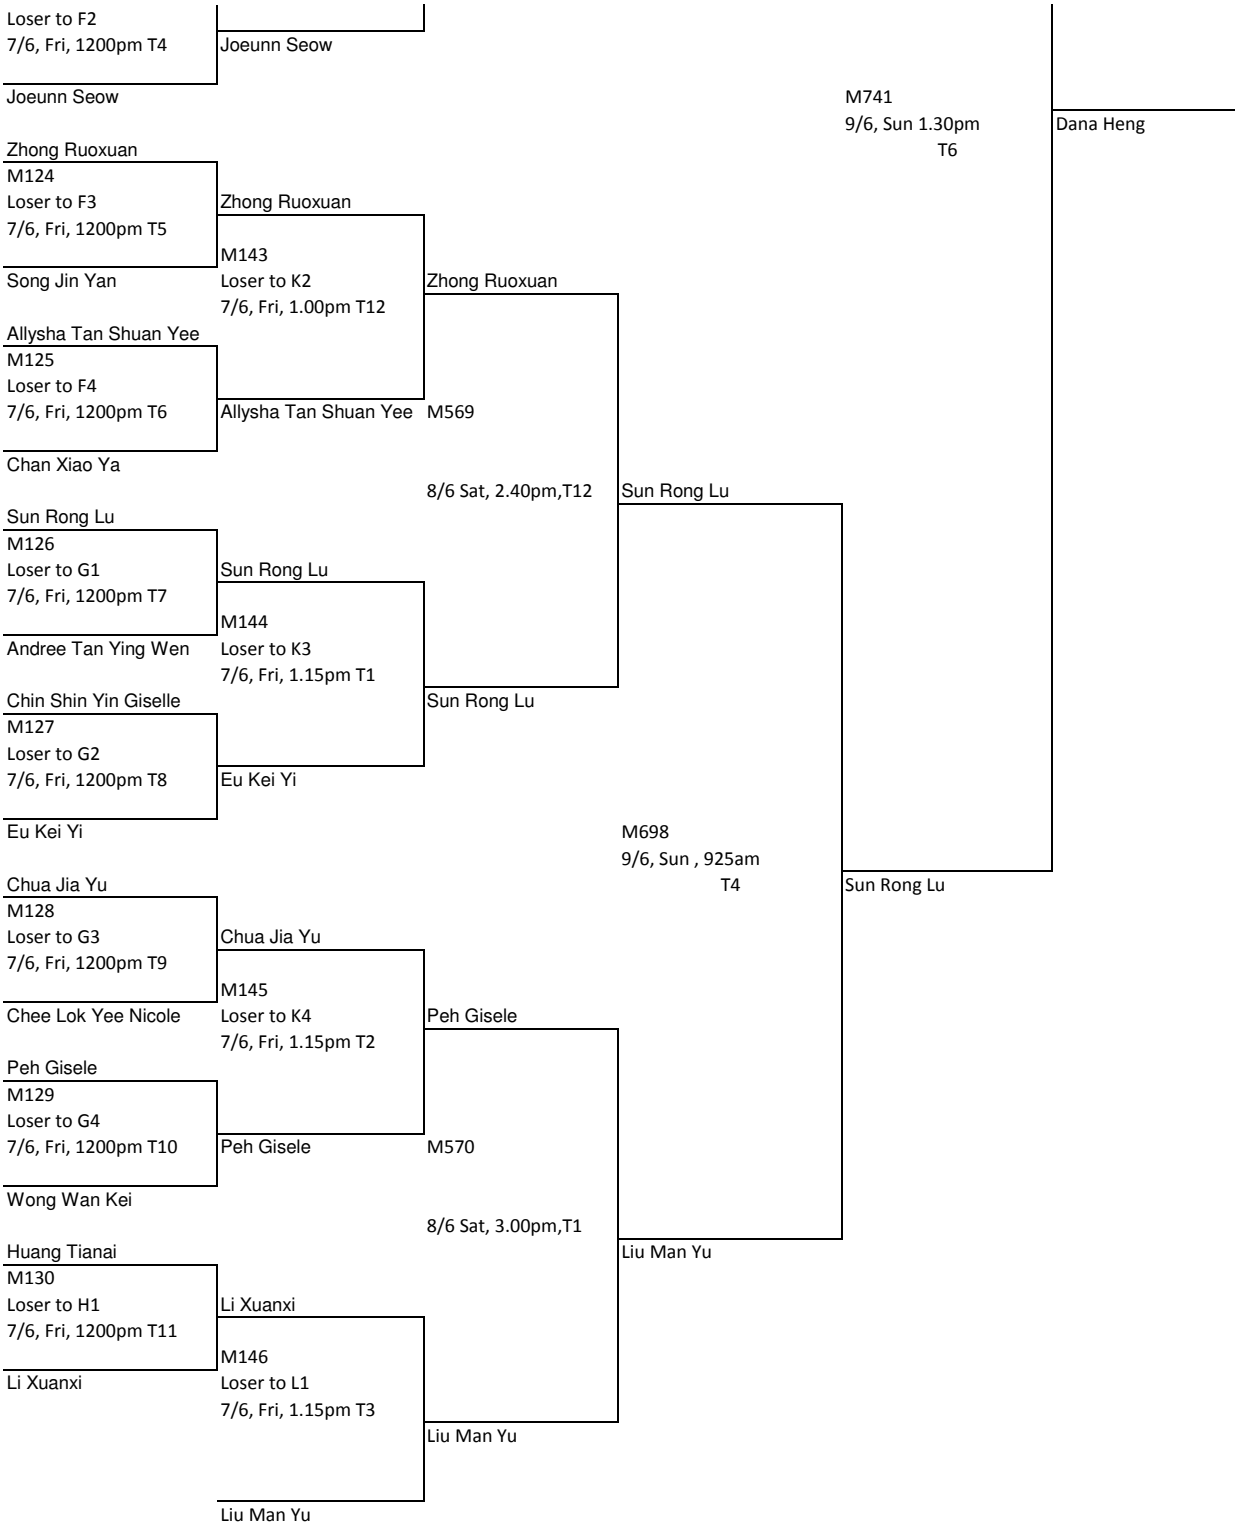

Girl's Open Under 12 Event - Consolation