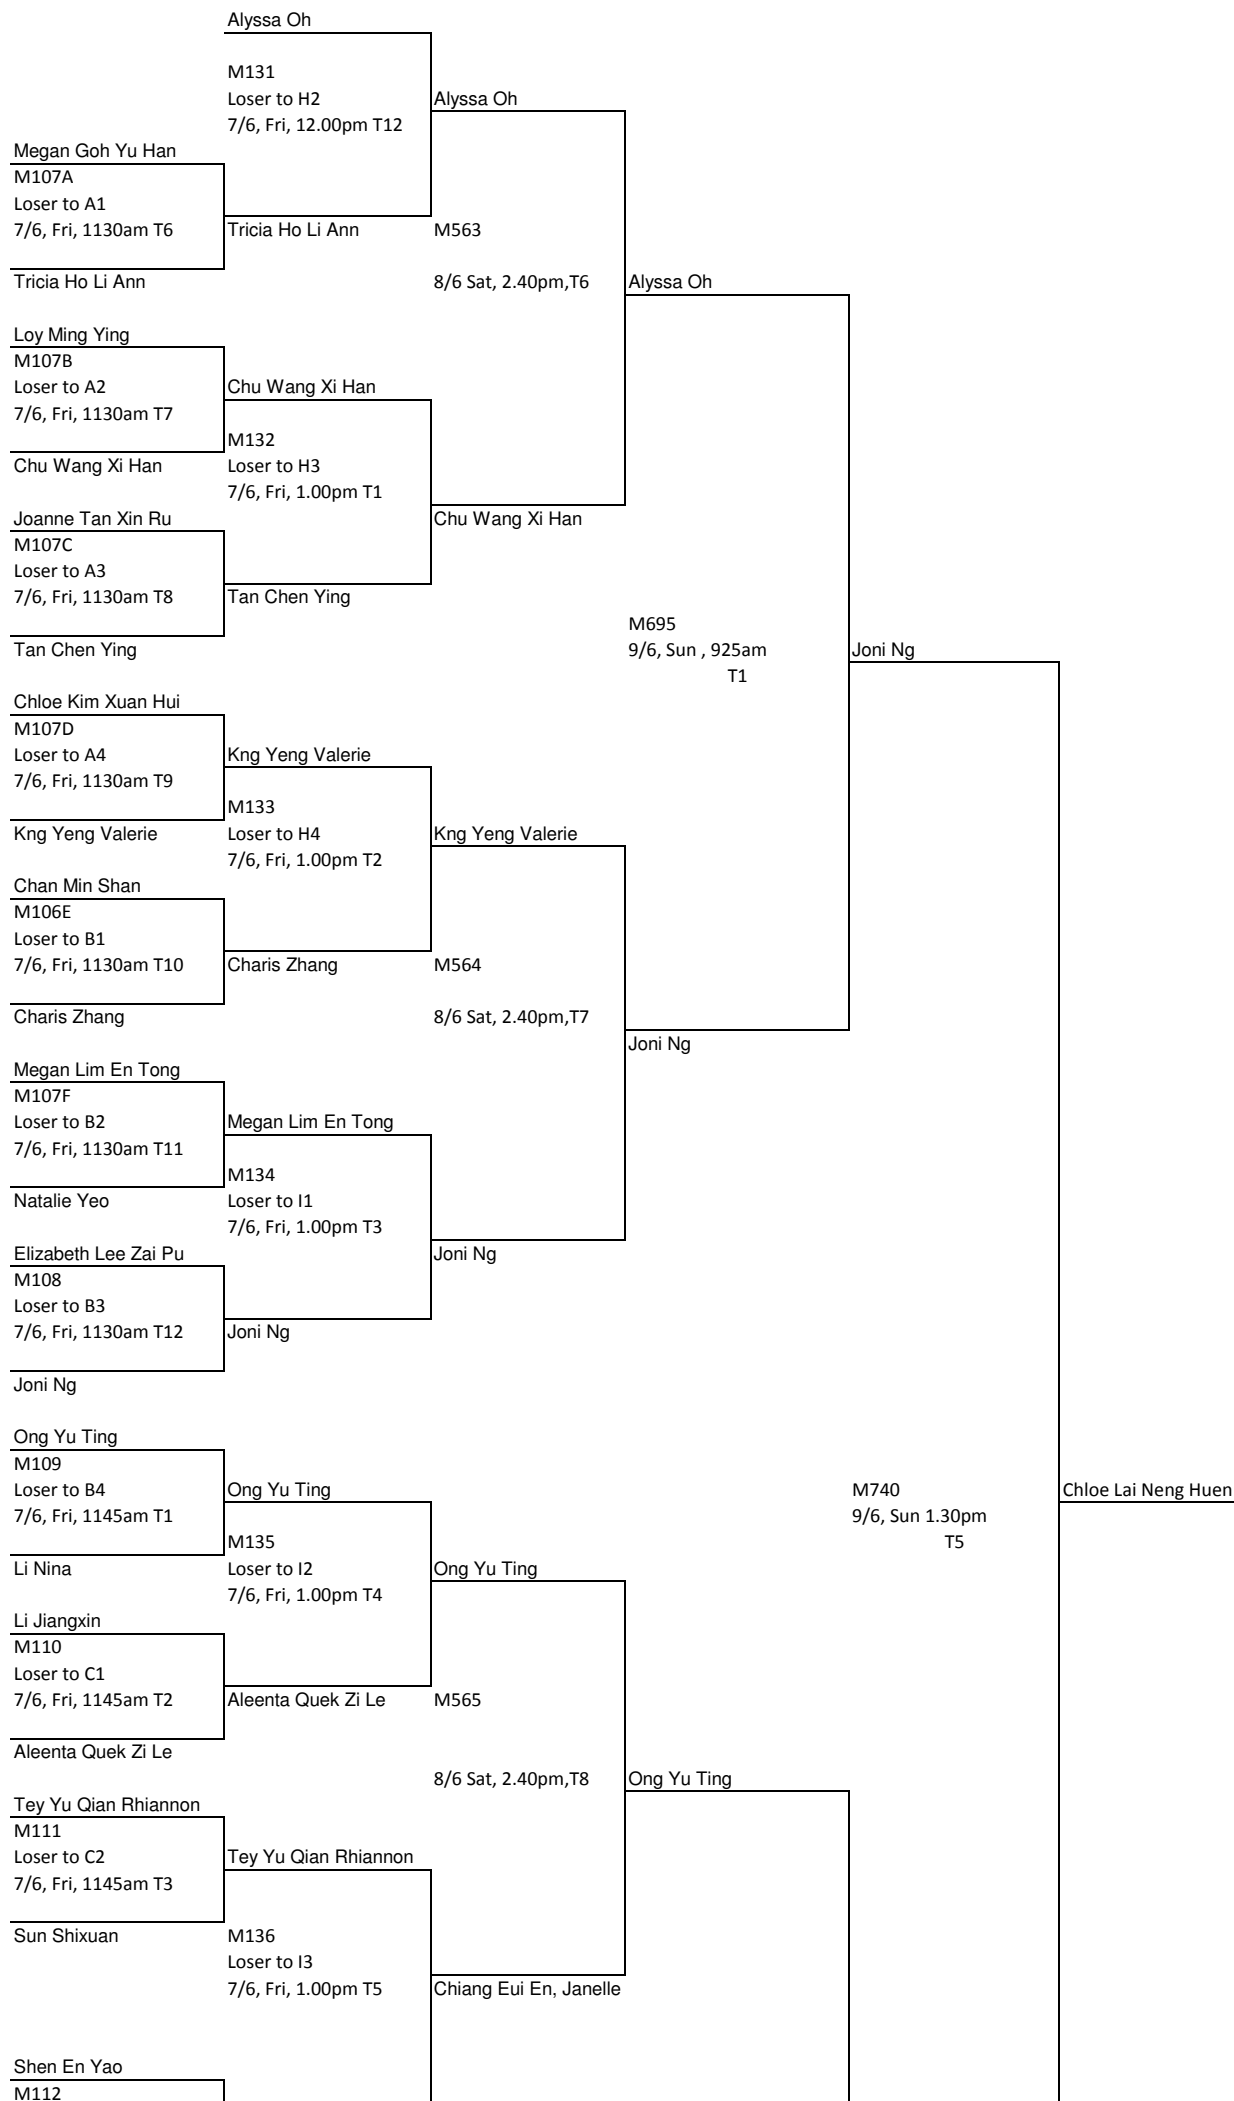

Girl's Open Under 12 Event - Main Draw

Q -Final

S- Final

Final

Loser to C3
7/6, Fri, 1145am T4

Chiang Eui En, Janelle

Chiang Eui En, Janelle

M696
9/6, Sun , 925am
T3