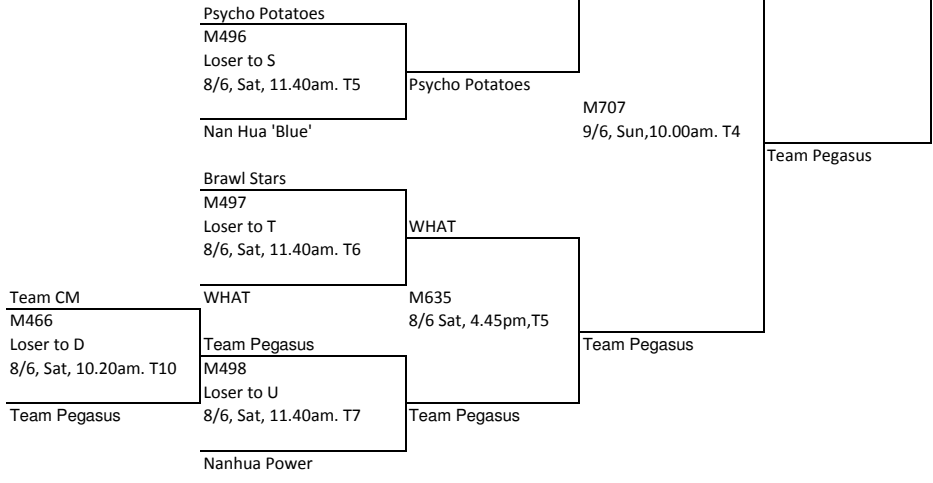

Mixed Team Main Draw

Q -Final

S- Final

Final

Mixed Team Event - Consolation