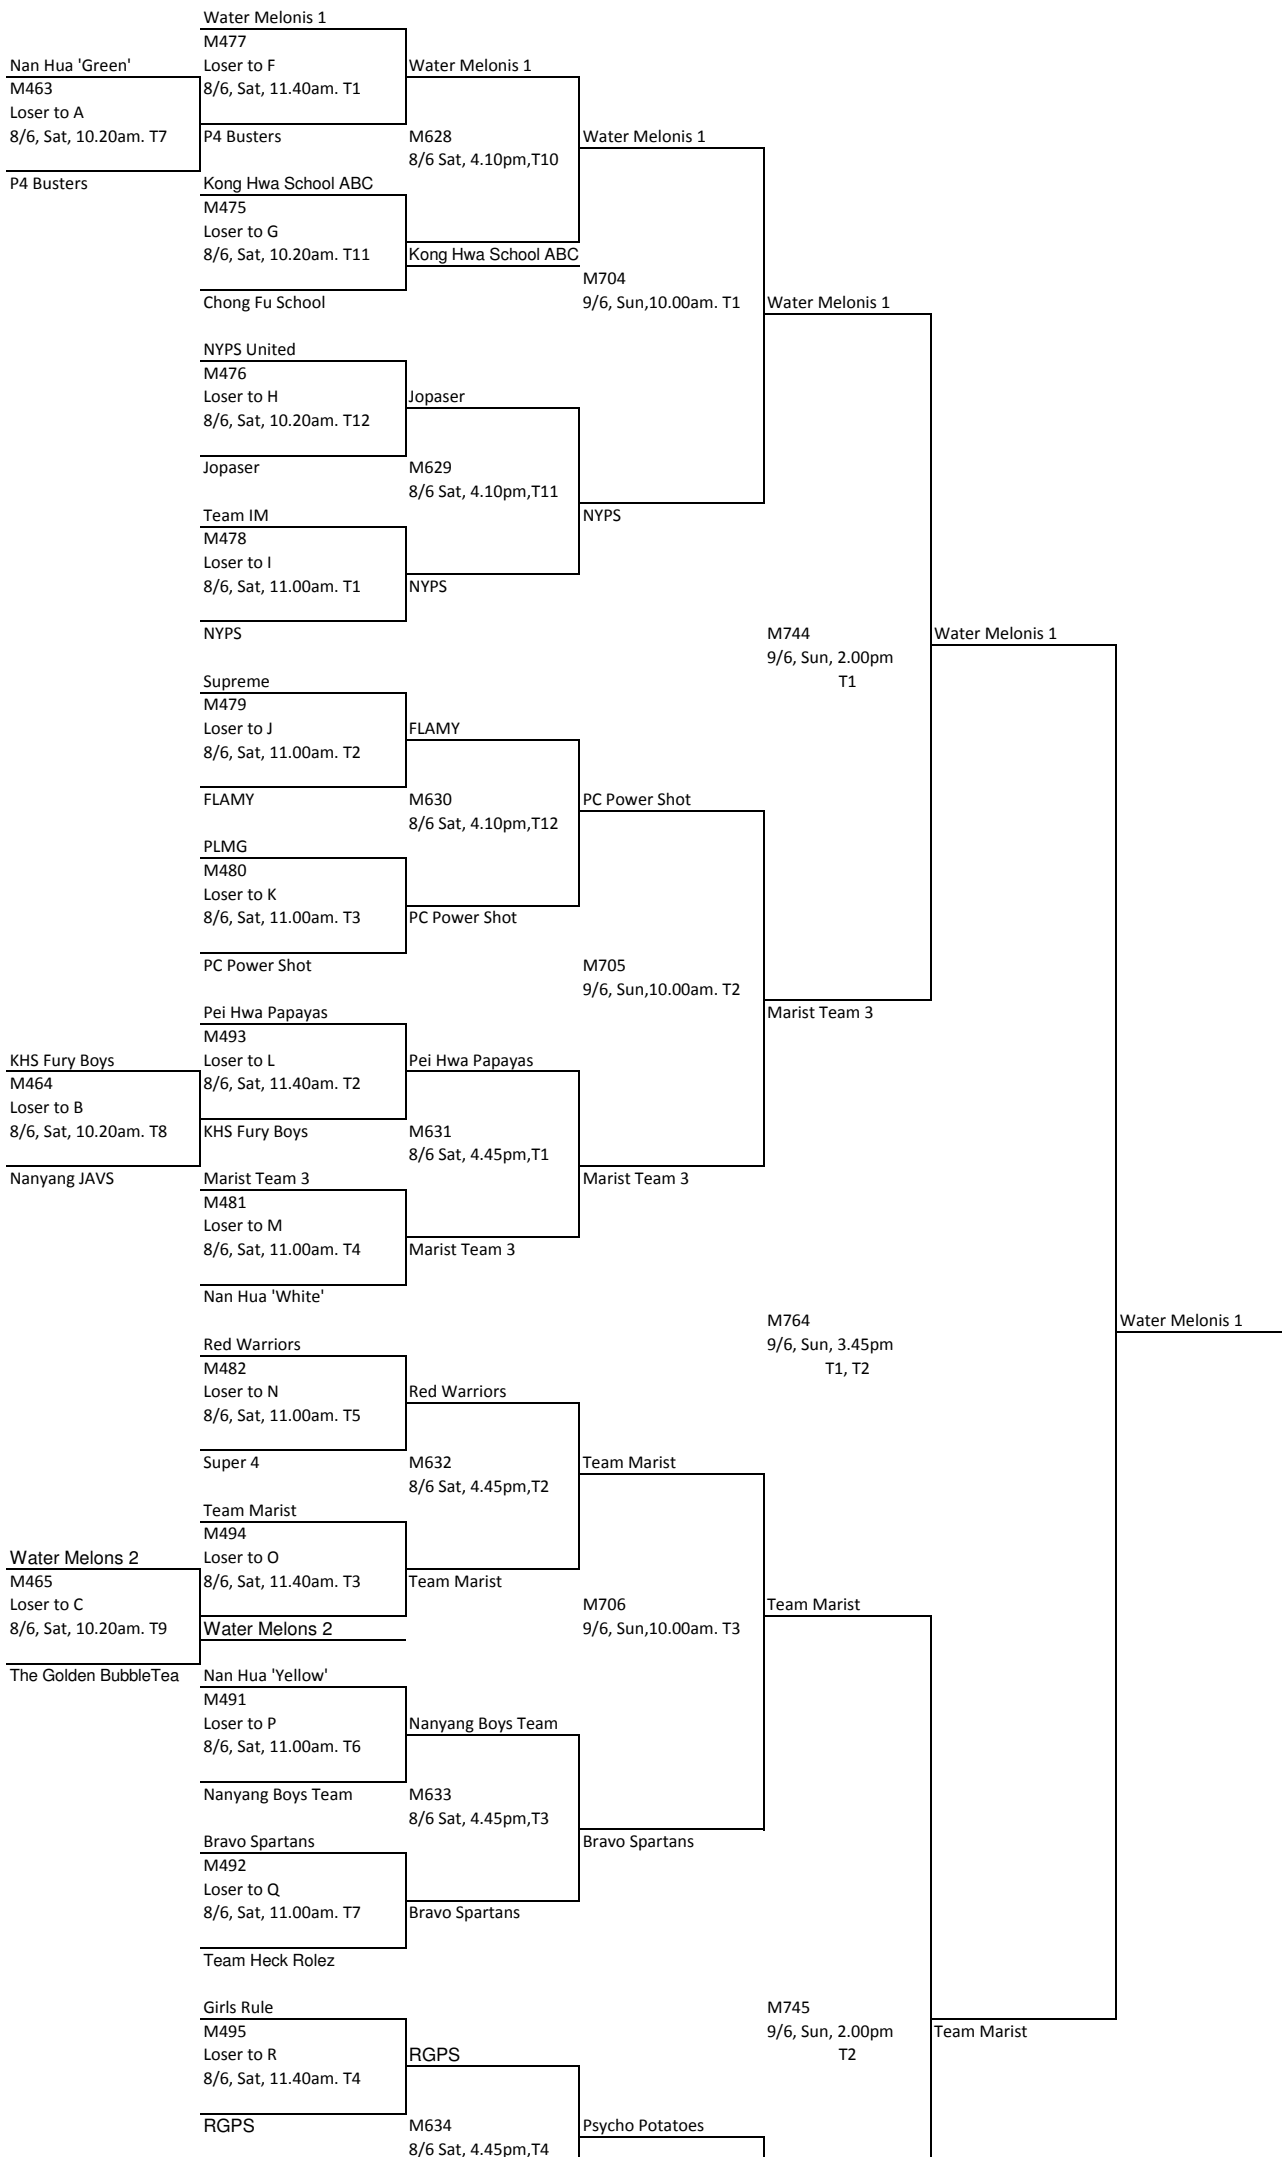

Mixed Team Main Draw

Q -Final

S- Final

Final

Mixed Team Event - Consolation