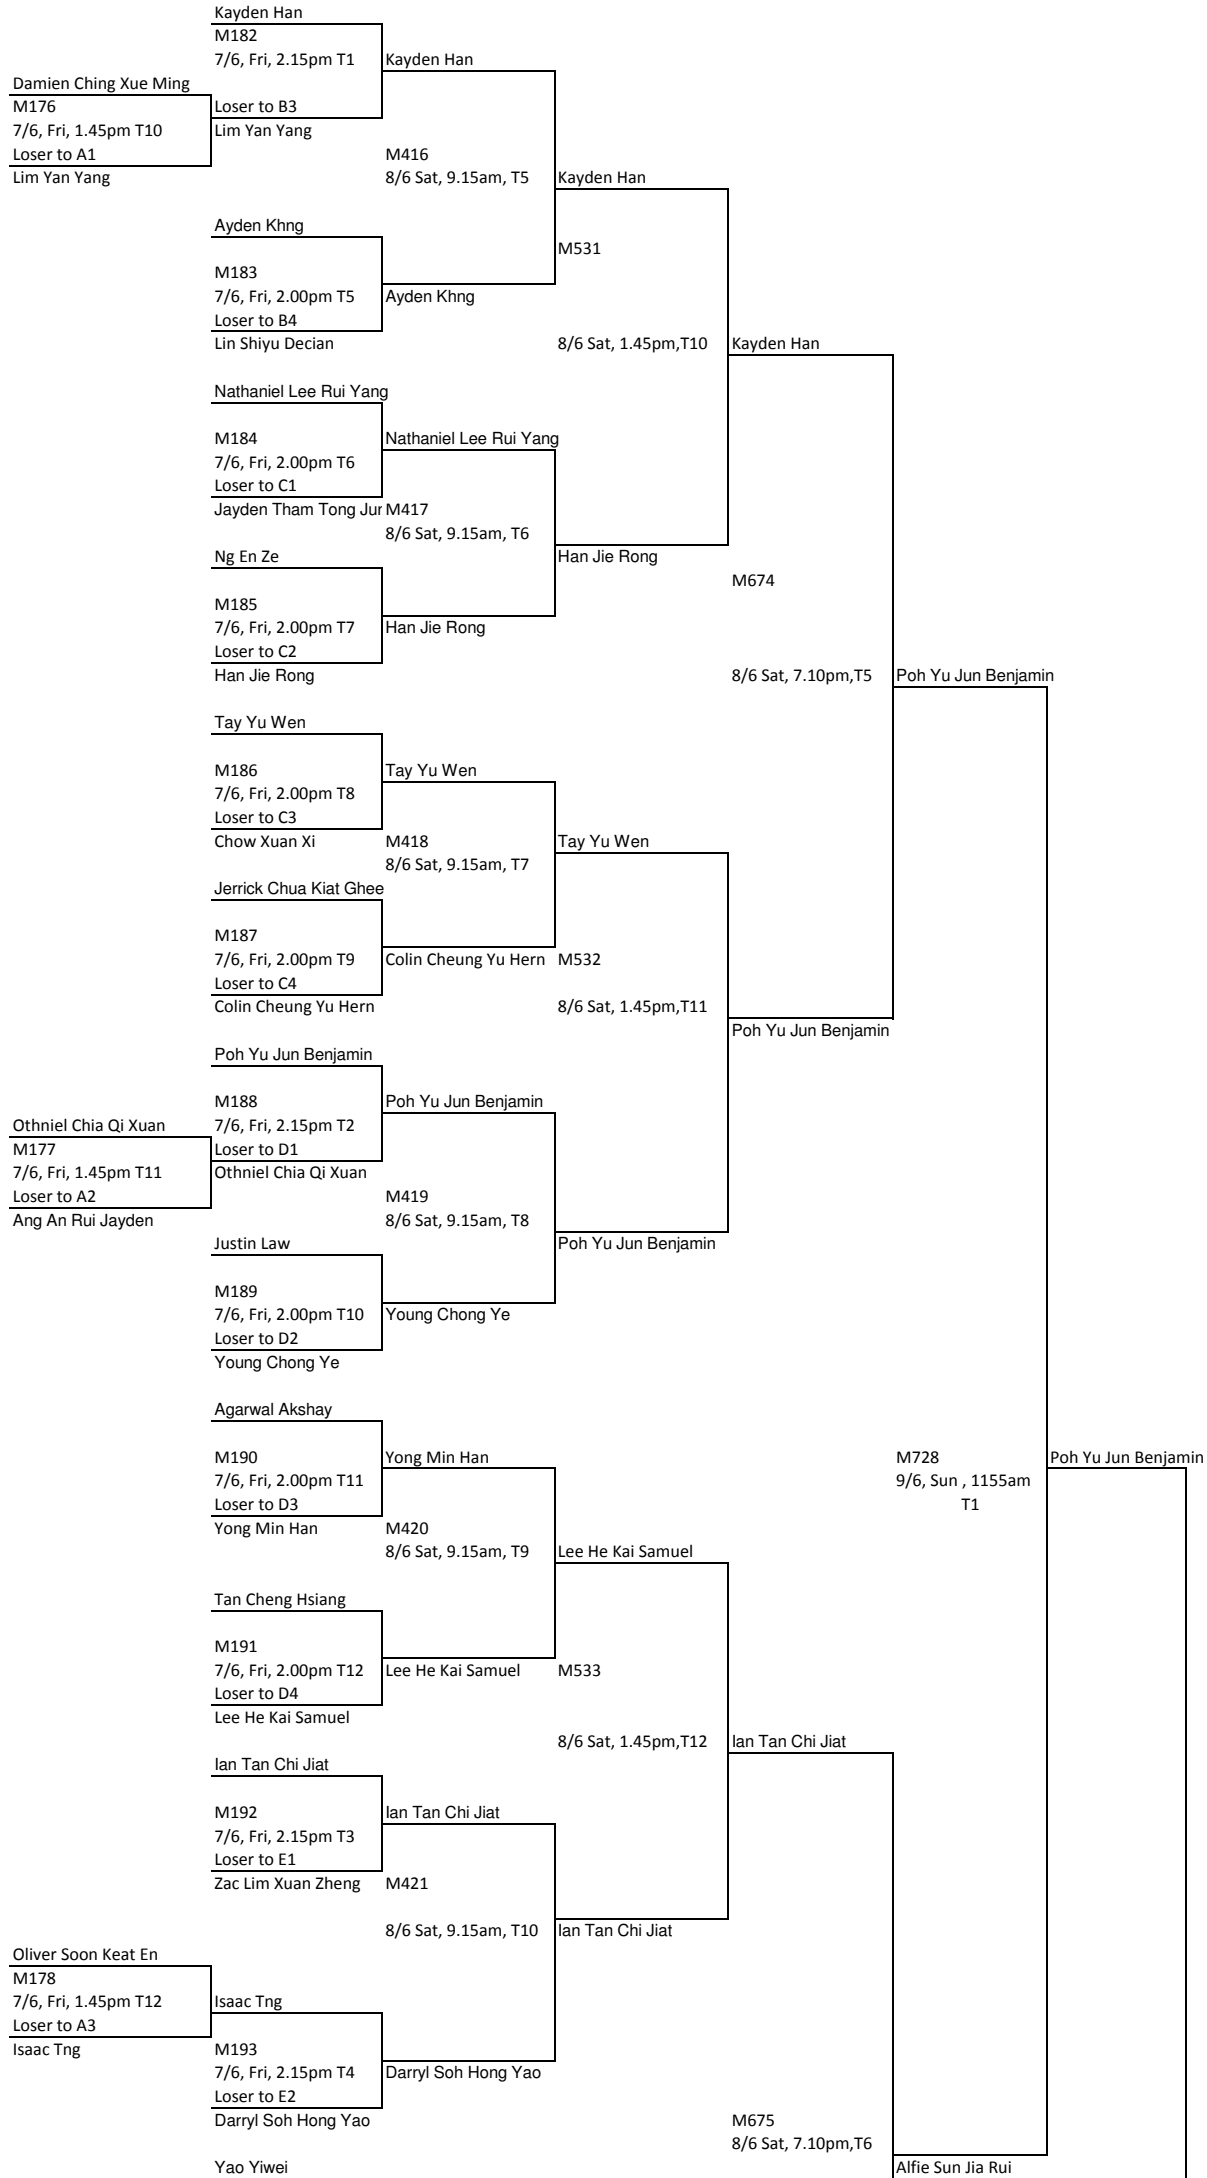

Nurture Category Boy's Under 12 - Main Draw

Q -Final S- Final Final

Nurture Category Boy's Under 12 - Consolation Draw

H2 Nathaniel Chia Shen Hong

C231
7/6, Fri, 3.10pm T7

Shen Qinxian Allen

H3 Shen Qinxian Allen

C731
9/6, Sun, 1155am
T4

Jerrick Chua Kiat Ghee

H4 Dallas Yew

C232
7/6, Fri, 3.10pm T8

Jerrick Chua Kiat Ghee

C4 Jerrick Chua Kiat Ghee
C219
7/6, Fri, 2.50pm T7
D1 Othniel Chia Qi Xuan

Jerrick Chua Kiat Ghee C545

C234
7/6, Fri, 3.10pm T10

Tan En Zo

I4 Ang Cherng Yee, Erne: C546

8/6 Sat, 2.20pm, T1

Tan En Zo

J1 Tan Keng Tat Jerold

C235
7/6, Fri, 3.30pm T11

Lee Wenyu Spencer