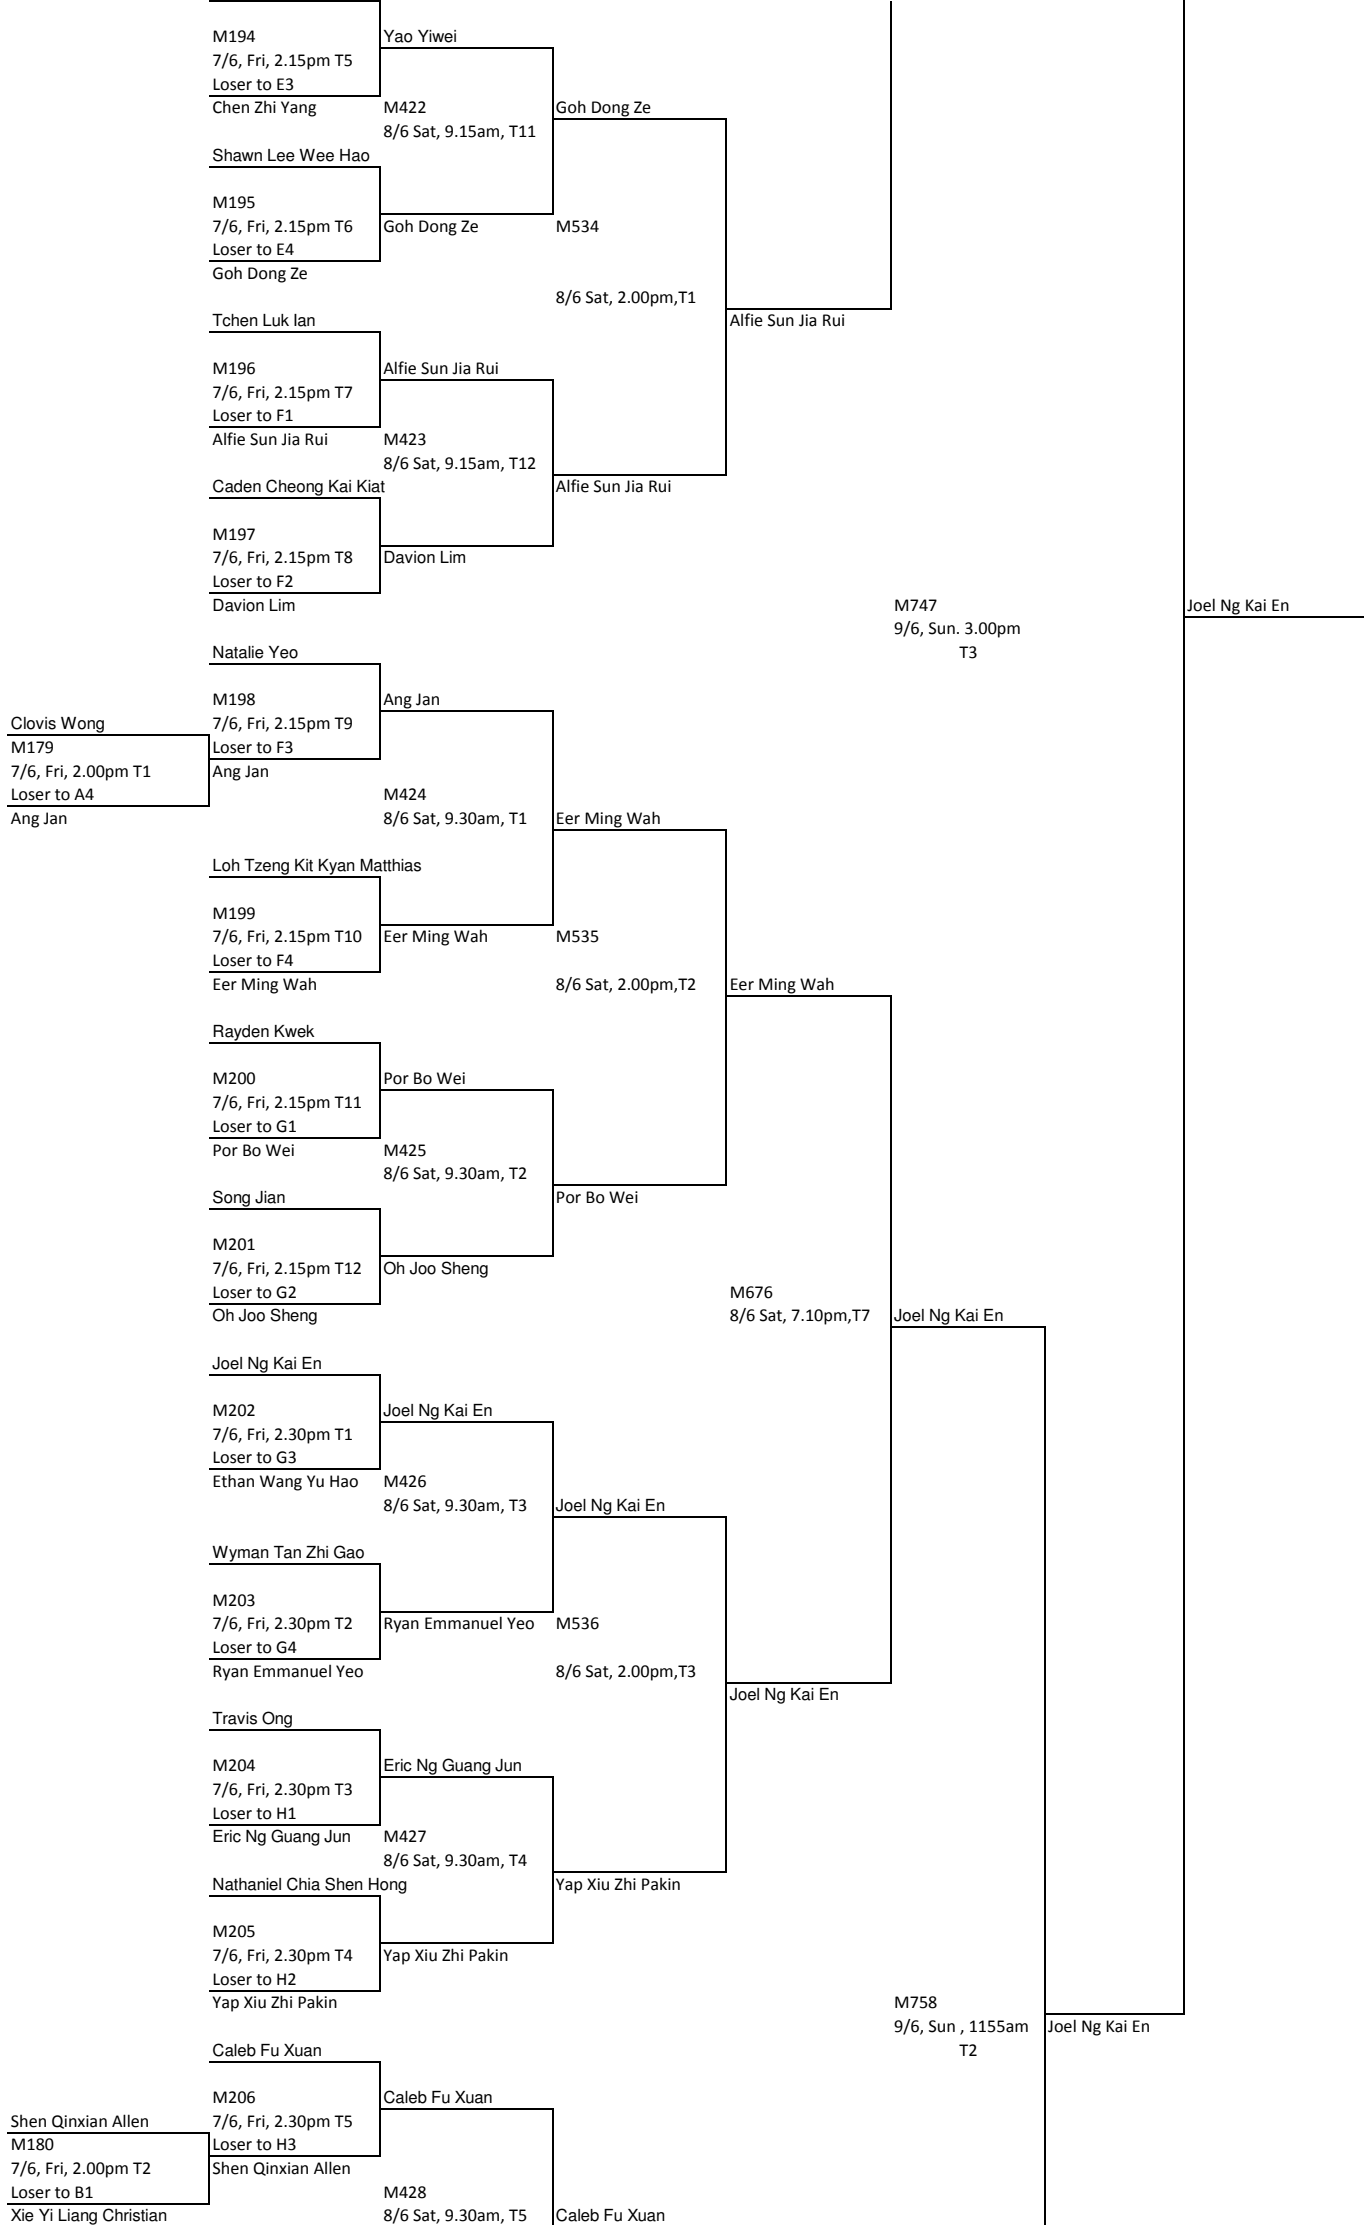

Nurture Category Boy's Under 12 - Main Draw

Q -Final S- Final Final

Nurture Category Boy's Under 12 - Consolation Draw

H2 Nathaniel Chia Shen Hong

C231
7/6, Fri, 3.10pm T7

Shen Qinxian Allen

H3 Shen Qinxian Allen

C731
9/6, Sun, 1155am
T4

Jerrick Chua Kiat Ghee

H4 Dallas Yew

C232
7/6, Fri, 3.10pm T8

Jerrick Chua Kiat Ghee

C4 Jerrick Chua Kiat Ghee
C219
7/6, Fri, 2.50pm T7
D1 Othniel Chia Qi Xuan

Jerrick Chua Kiat Ghee C545

C234
7/6, Fri, 3.10pm T10

Tan En Zo

I4 Ang Cherng Yee, Erne: C546

8/6 Sat, 2.20pm, T1

Tan En Zo

J1 Tan Keng Tat Jerold

C235
7/6, Fri, 3.30pm T11

Lee Wenyu Spencer