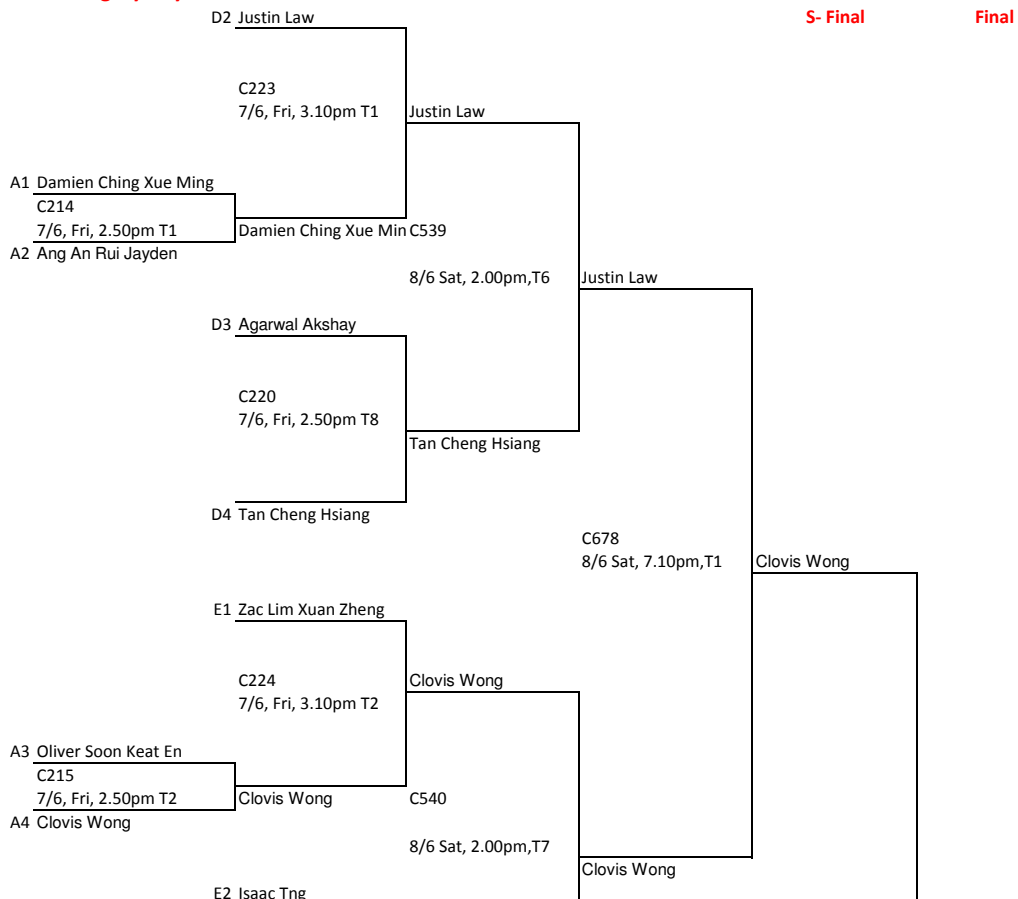

Nurture Category Boy's Under 12 - Main Draw

Q -Final S- Final Final

Nurture Category Boy's Under 12 - Consolation Draw

H2 Nathaniel Chia Shen Hong

C231
7/6, Fri, 3.10pm T7

Shen Qinxian Allen

H3 Shen Qinxian Allen