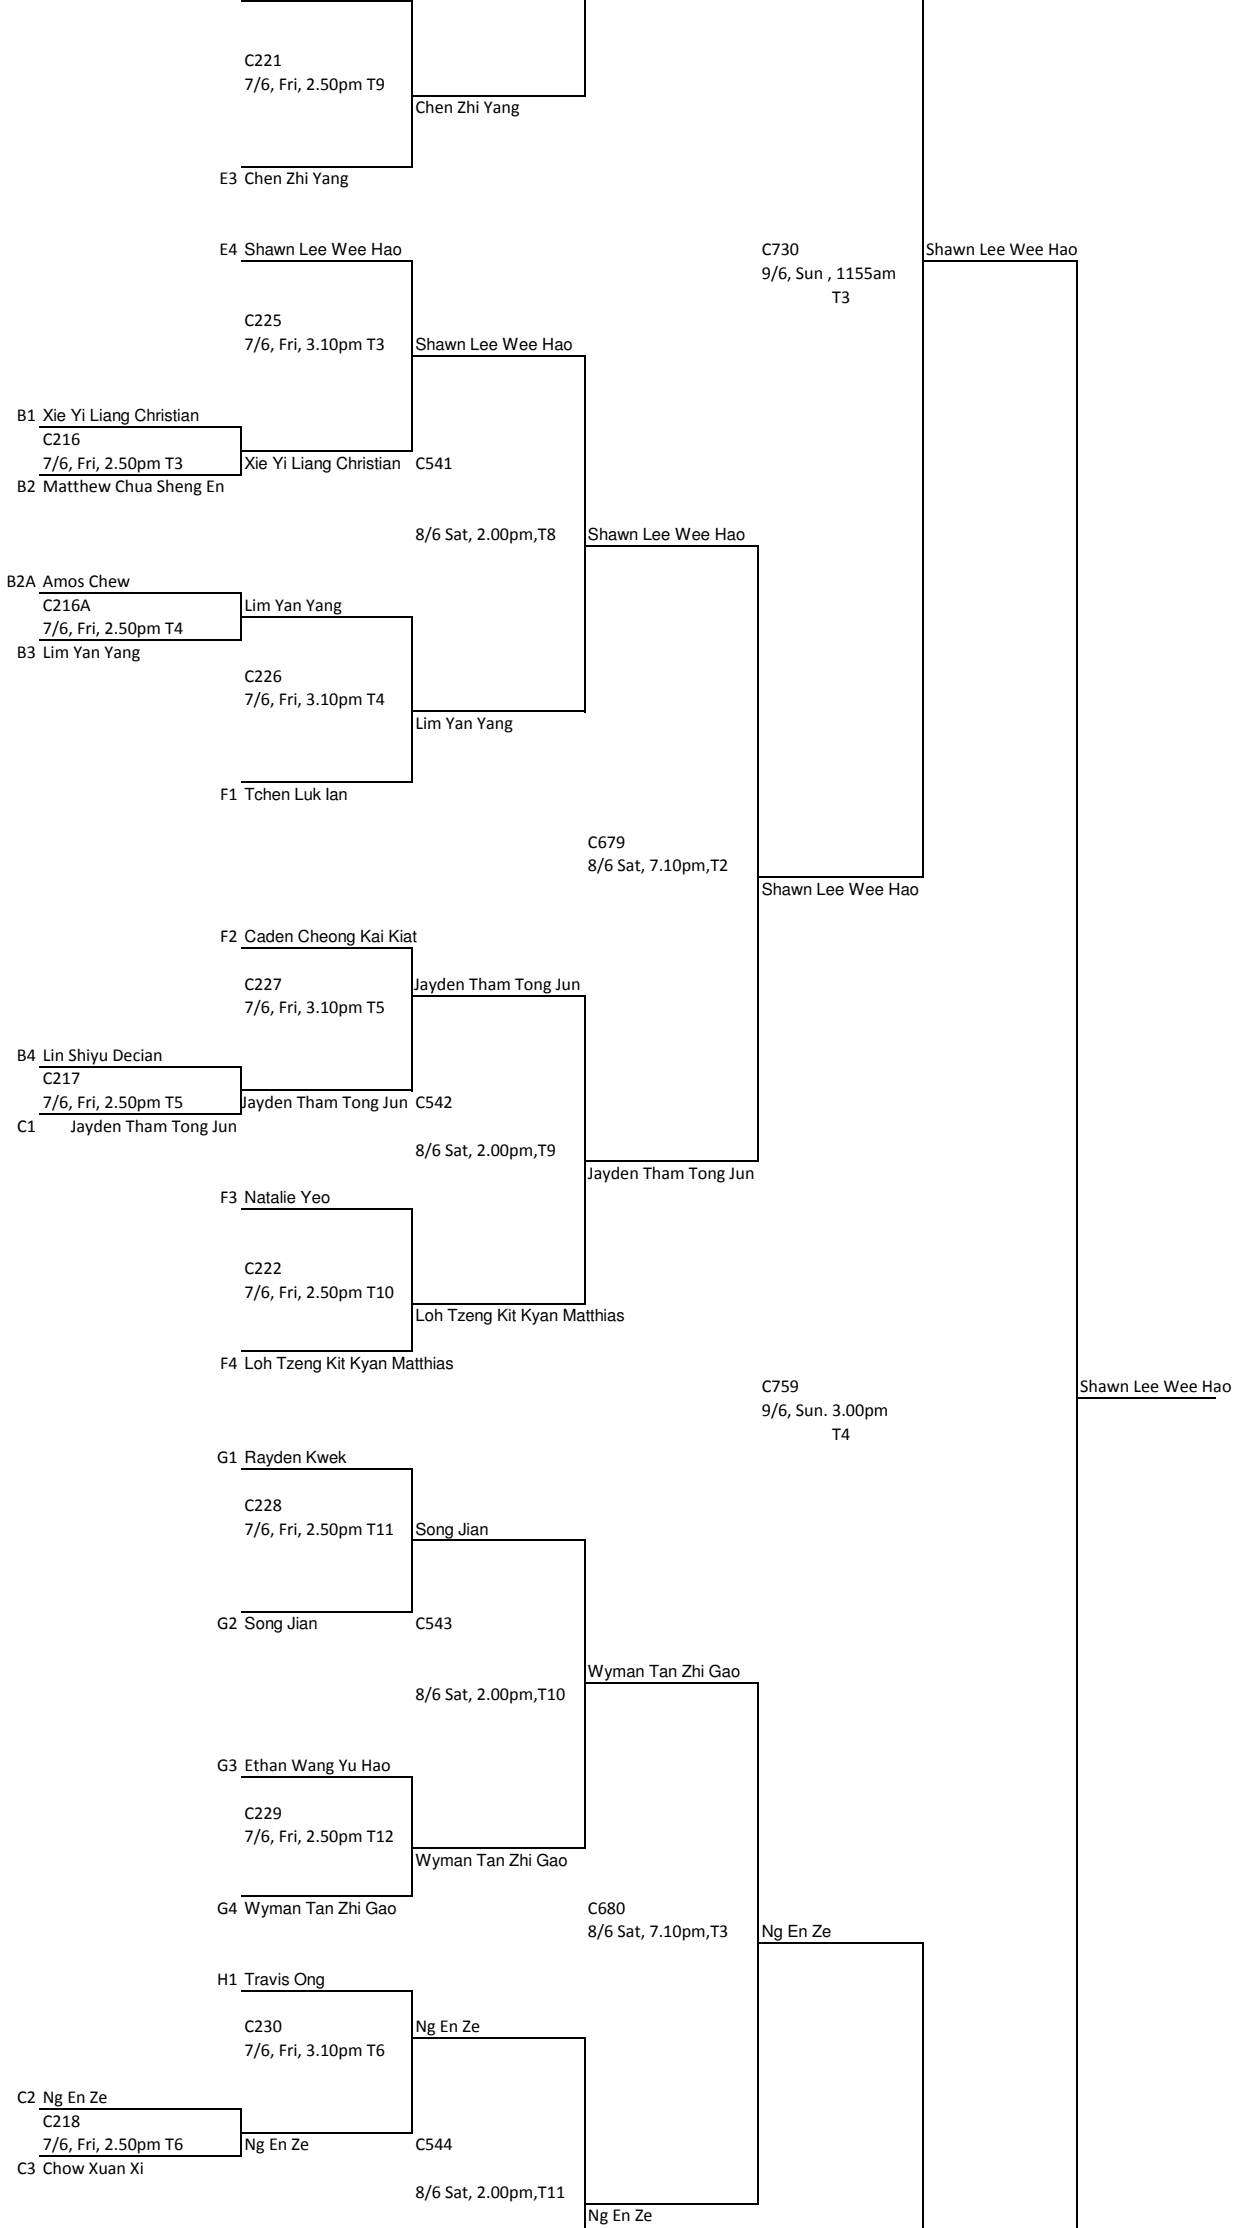

Nurture Category Boy's Under 12 - Main Draw

Q -Final S- Final Final

Nurture Category Boy's Under 12 - Consolation Draw

H2 Nathaniel Chia Shen Hong

C231
7/6, Fri, 3.10pm T7

Shen Qinxian Allen

H3 Shen Qinxian Allen

C234
7/6, Fri, 3.10pm T10

Tan En Zo

I4 Ang Cherng Yee, Erne: C546

8/6 Sat, 2.20pm, T1

Tan En Zo

J1 Tan Keng Tat Jerold

C235
7/6, Fri, 3.30pm T11

Lee Wenyu Spencer