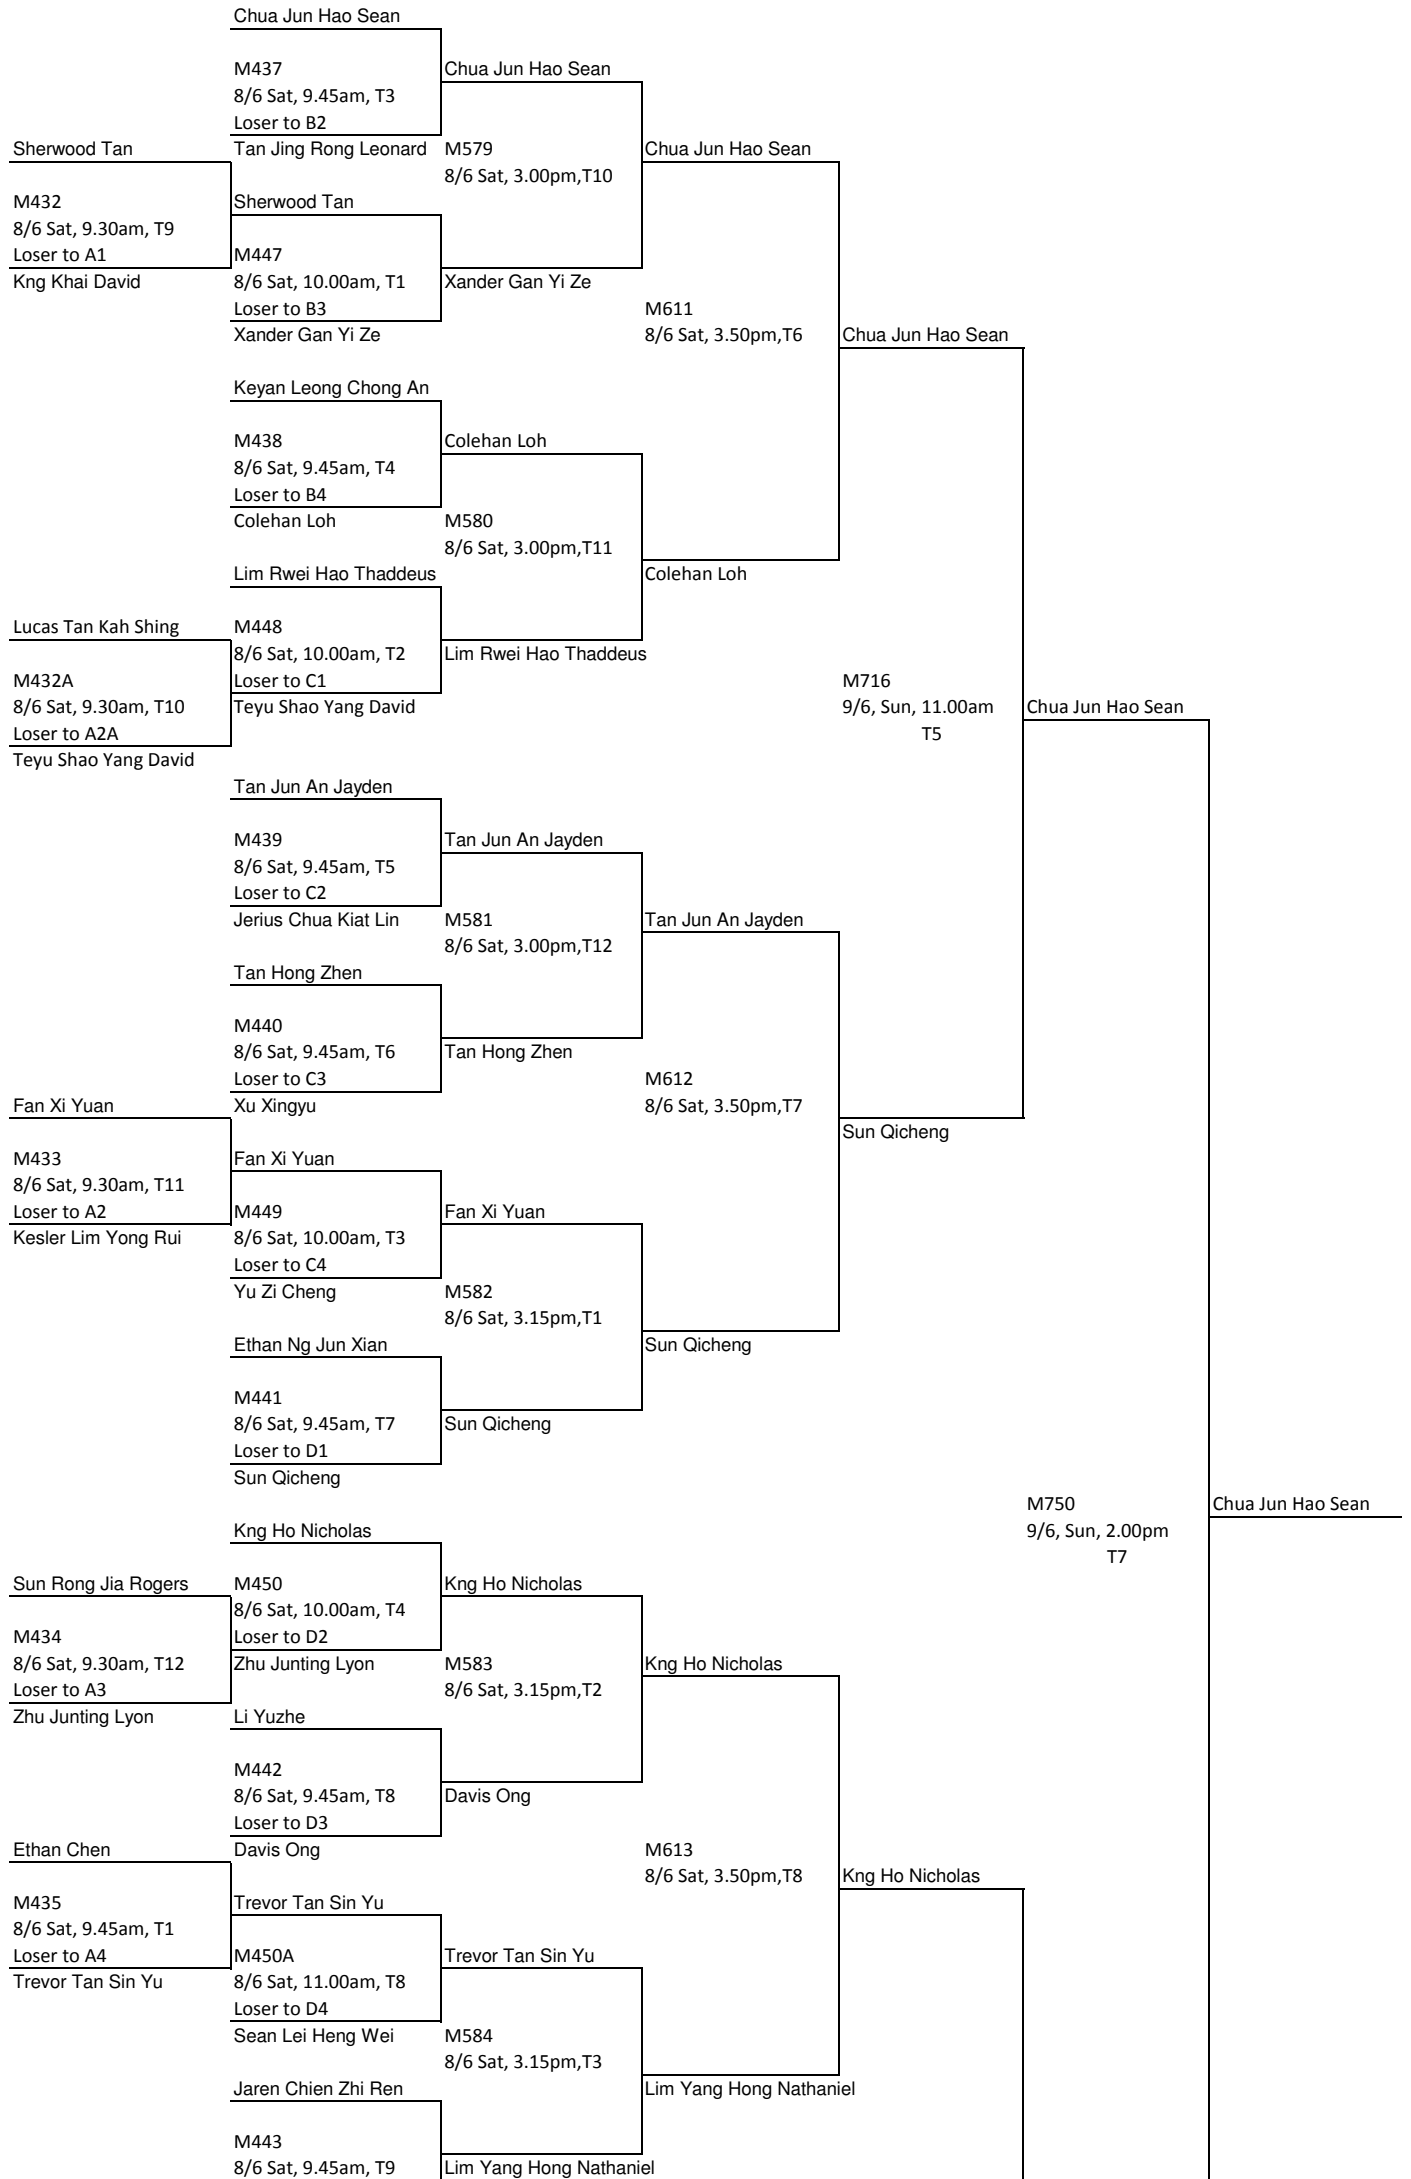

Nurture Category Boy's Under 8 Event - Main Draw

Q -Final

S- Final

Final

Nurture Category Boy's Under 8 -Consolation Draw