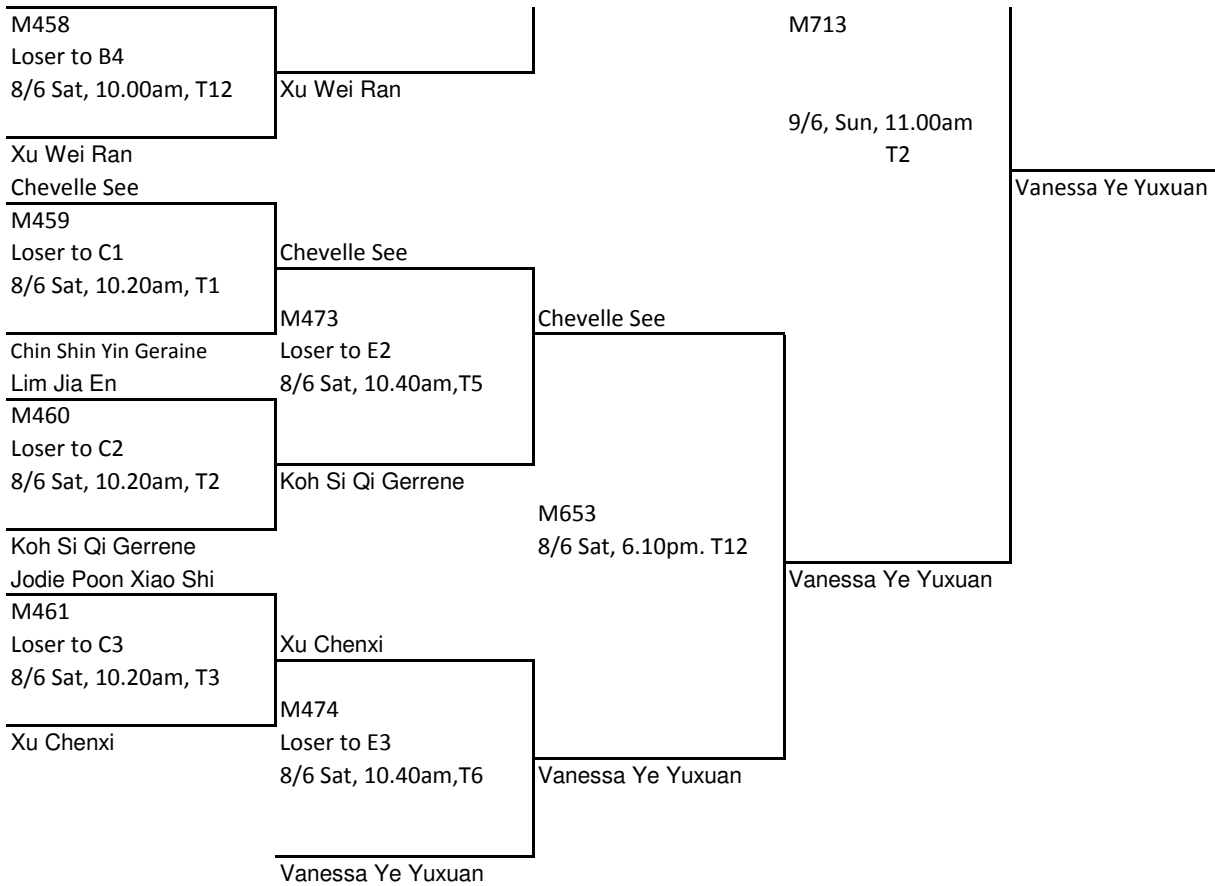

Nurture Category Girl's Under 8 Event - Main Draw

Quarter Final

Semi- Final

Final

Nurture Category Girl's Under 8 Event - Consolation

D4 Cheng Yoke Ka Arissa
E1 Angeline Lim Yu Ting

9/6, Sun, 11.00am
T4

Dong Yi Yi

C501
8/6 Sat, 1.10am,T3

Angeline Lim Yu Ting

B1 Yip Yi Ting Sarah
E2 Koh Si Qi Gerrene

C664
8/6 Sat, 6.30pm. T12

Angeline Lim Yu Ting

C490
8/6 Sat, 11.20am,T12

Koh Si Qi Gerrene

E3 Xu Chenxi