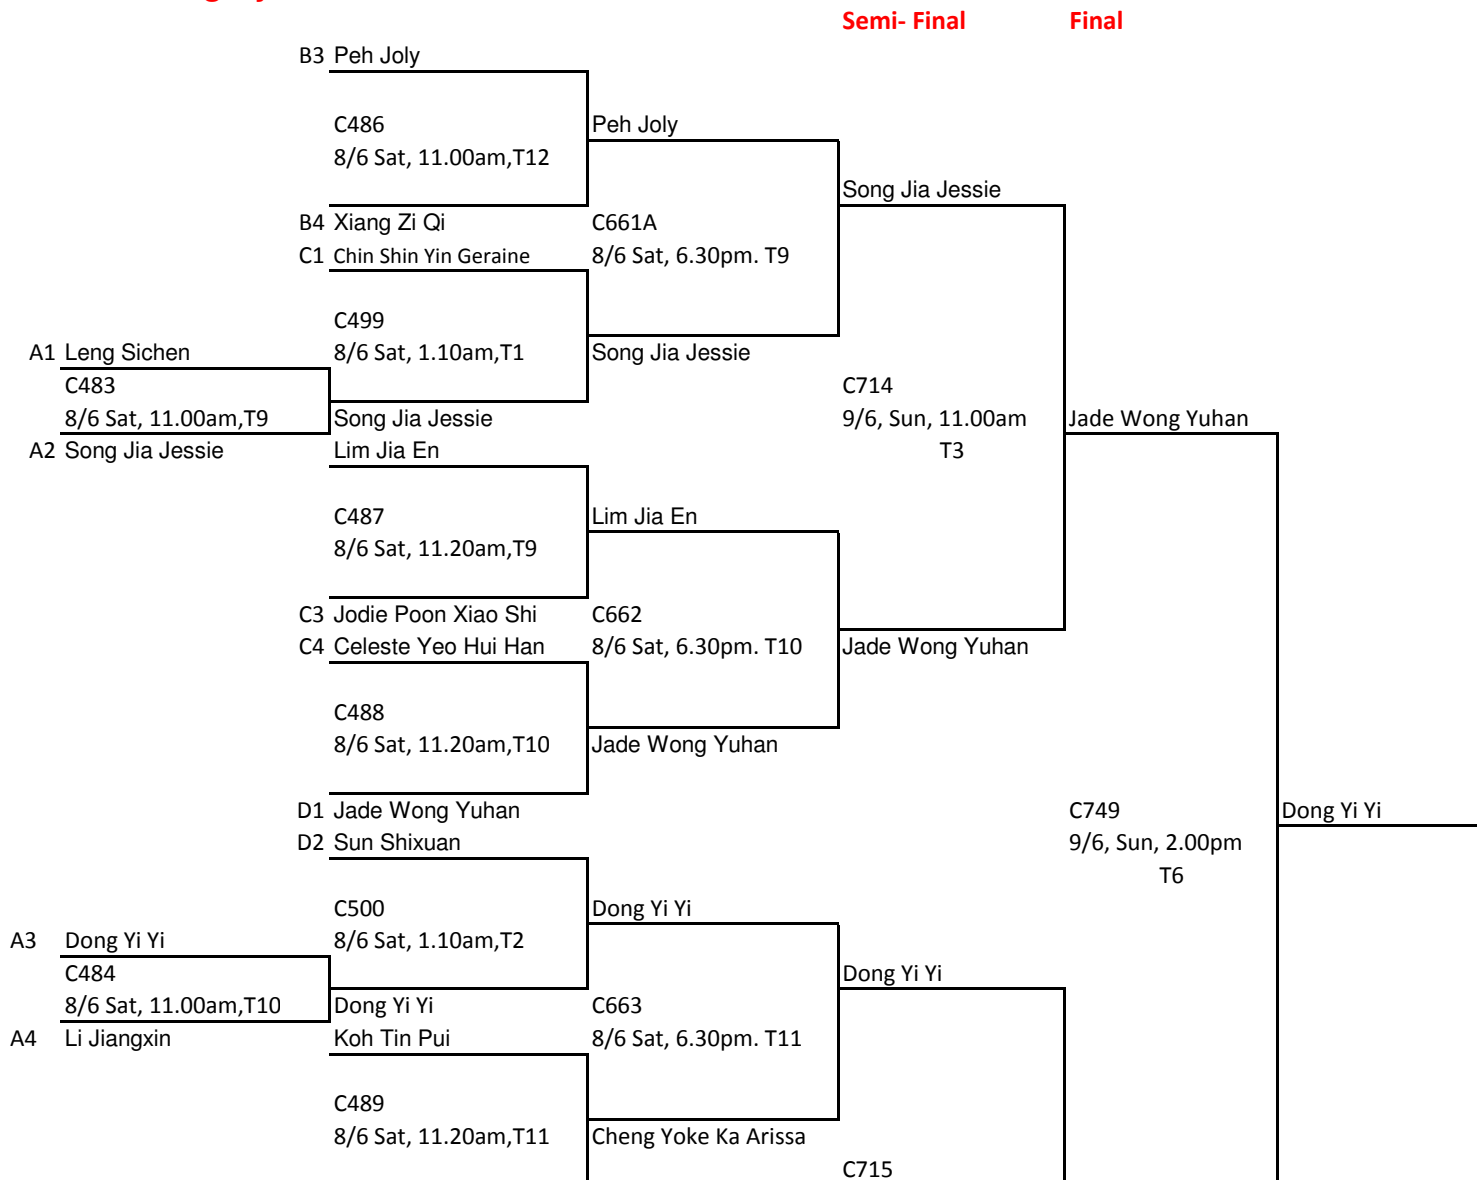

Nurture Category Girl's Under 8 Event - Main Draw

Quarter Final

Semi- Final

Final

Nurture Category Girl's Under 8 Event - Consolation

D4 Cheng Yoke Ka Arissa
E1 Angeline Lim Yu Ting

9/6, Sun, 11.00am
T4

Dong Yi Yi