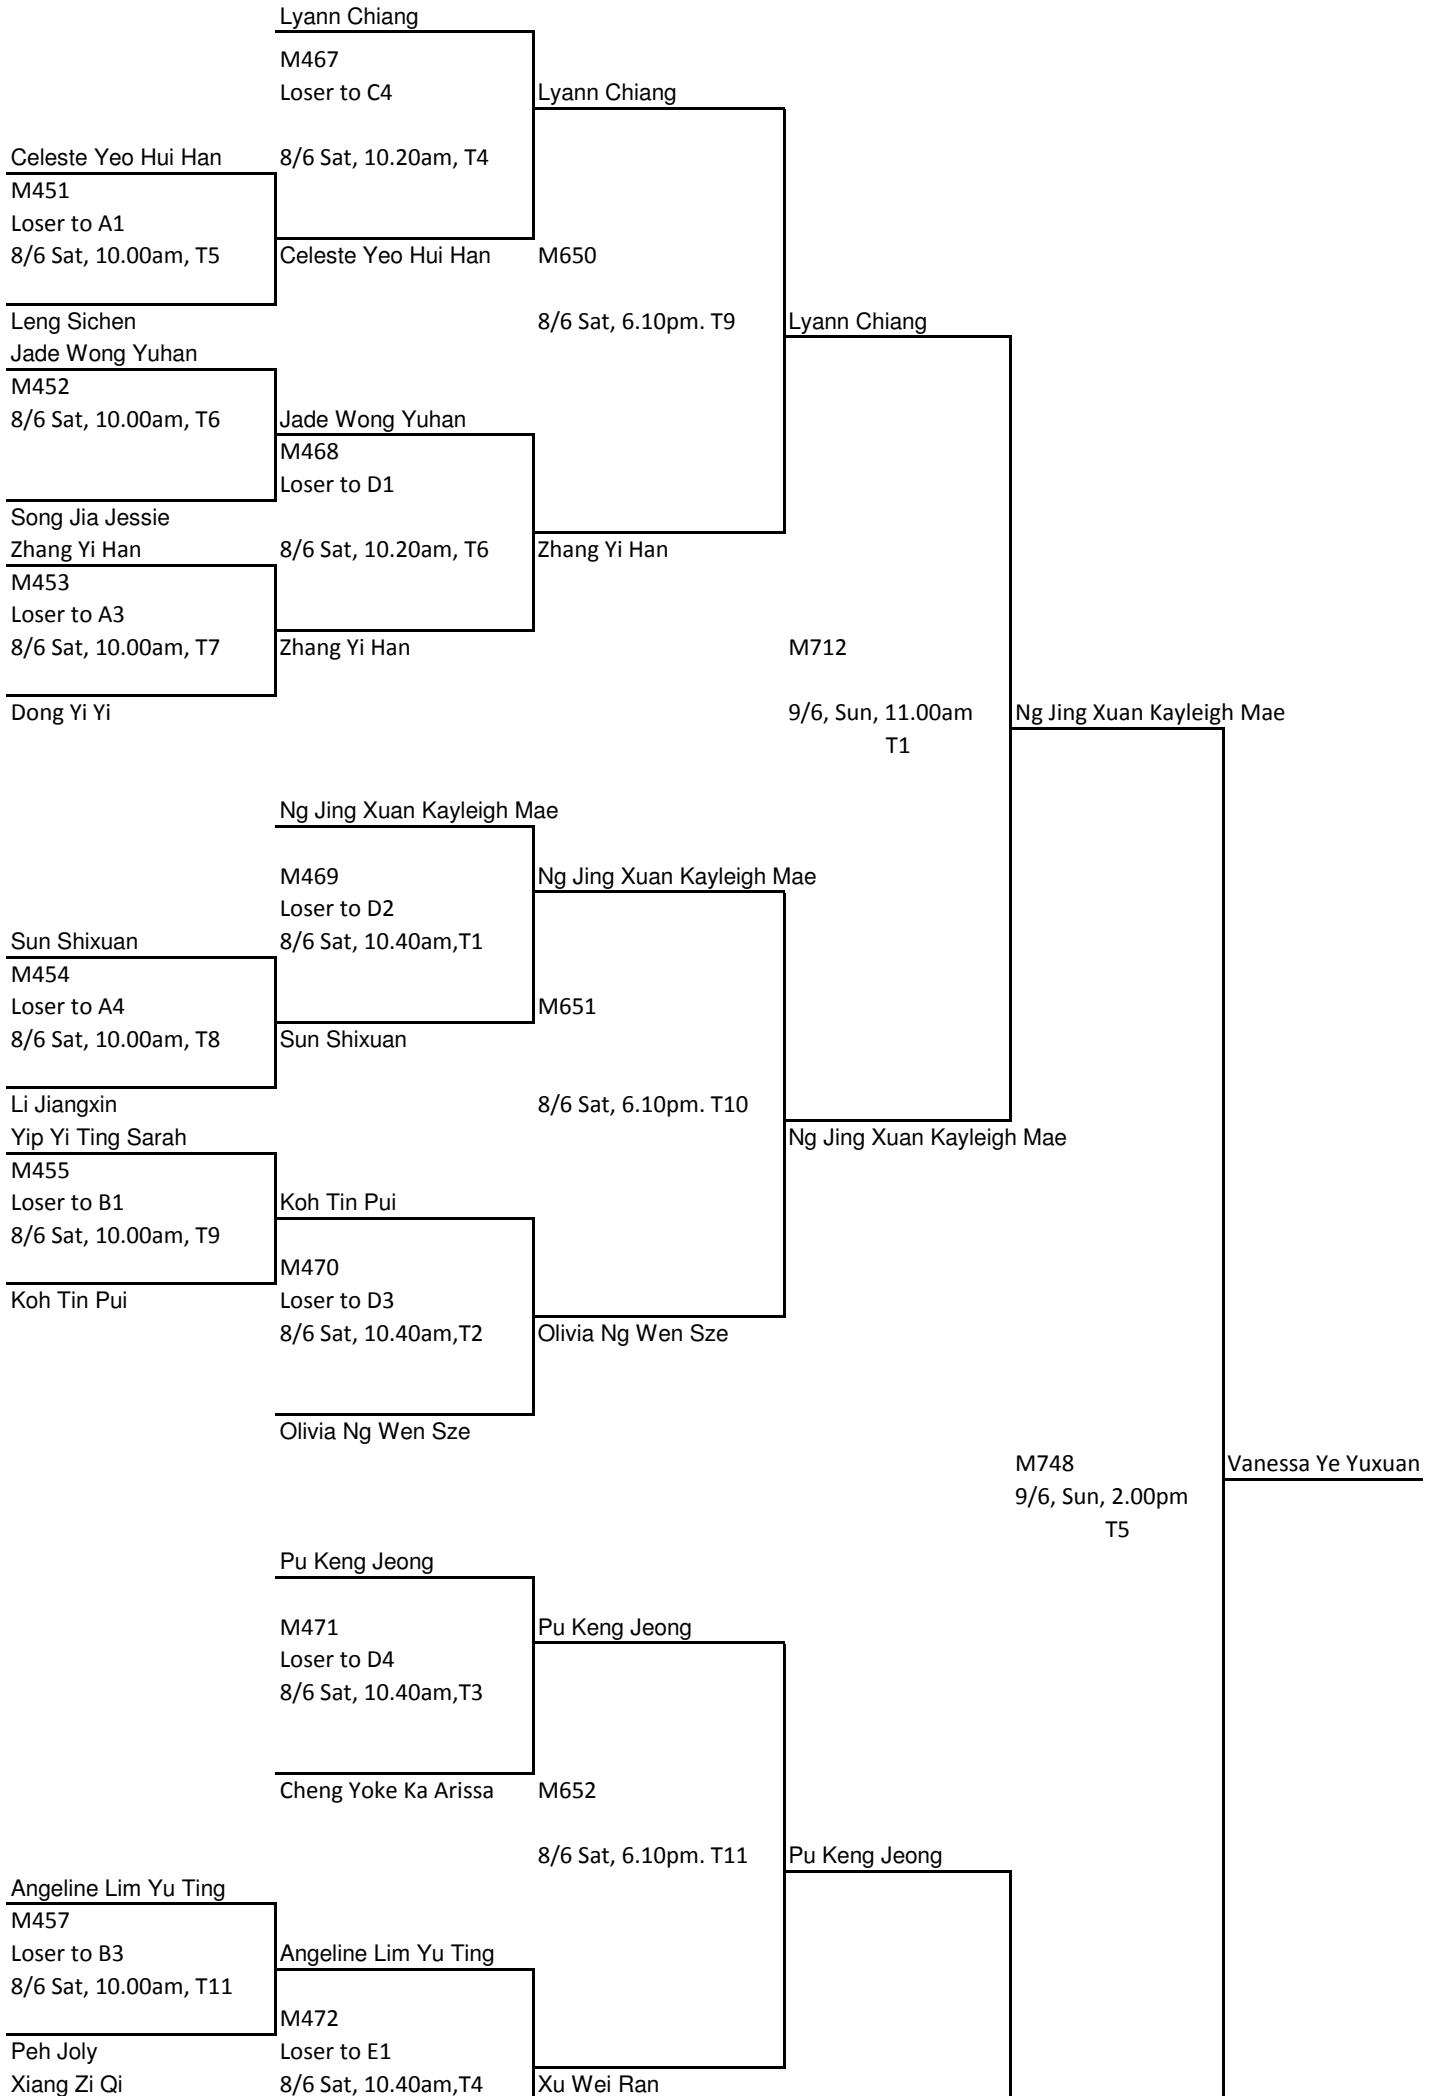

Nurture Category Girl's Under 8 Event - Main Draw

Quarter Final

Semi- Final

Final

Nurture Category Girl's Under 8 Event - Consolation

D4 Cheng Yoke Ka Arissa
E1 Angeline Lim Yu Ting

9/6, Sun, 11.00am
T4

Dong Yi Yi